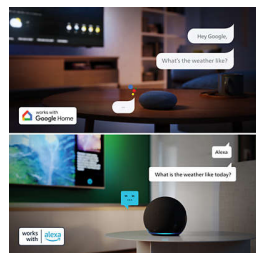

Matter Smart Home compatible

Matter Smart Home compatibility brings seamless integration to your existing smart home network. To control the TV from your Matter Smart Home app or with voice control services, simply push the button on your remote

and speak. Dim the lights. Adjust your thermostat. Even turn on your Philips Ambilight TV. A single command does it all. The TV is compatible with Alexa-enabled devices and Apple AirPlay too.

European design

Edge stand. Thin frame. 4K LED TV. This is European design quality. With fast, easy to find content thanks to Titan OS, each tiny detail has been carefully put together, right down to the recycled plastic remote and recycled FSC-certified packaging that it comes with.

Vocal Boost

Hear each word clearly. Vocal Boost enables the listener to turn the dialogue volume up or down without any effect on the background sound. You won't miss a single moment now that each spoken sentence comes across with greater clarity.

Ready for gaming

HDMI 2.1 and VRR help you get the best from your console, meaning faster gameplay and smoother graphics. With its low-input-lag setting that cuts in automatically when you turn on your console, you're all set for the next level in gaming.