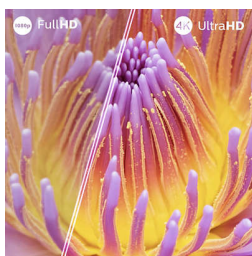

4K LED with Pixel Precise Ultra HD

Zoom in. Lose yourself in the detail. This is 4K picture precision that goes beyond the imaginable. With a Pixel Precise Ultra HD screen for sharpness and lifelike detail, it fills each moment with breathtaking experiences.