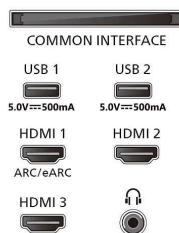

Connections

43PUS8000/50PUS8000/55PUS8000

Side