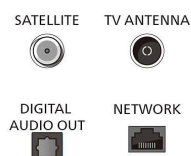

Specifications

Connectivity

Number of HDMI connections: 3

HDMI features: 4K, Audio Return Channel

EasyLink (HDMI-CEC): Remote control pass-through, System audio control, System standby, One touch play

Wireless connection: Wi-Fi 802.11ac, 2 x 2, Dual band, Bluetooth 5.2, easy-pair (RC blue button), Works with Apple AirPlay

HDCP 2.3: Yes on all HDMI

HDMI ARC: Yes on HDMI1

HDMI 2.1 features: eARC on HDMI 1,

eARC/VRR/ALLM supported

EasyLink 2.0: External setting via TV UI, HDMI-CEC for Philips TV/SB

Supported HDMI video features

Gaming: ALLM, HDMI VRR

HDR: HLG, HDR10, HDR10+ Compatible

EU Energy card

EPREL registration numbers: 2232154

Energy class for SDR: E

On mode power demand for SDR:

42 kWh/1000h

Energy class for HDR: G

On mode power demand for HDR:

76 kWh/1000h

Off mode power consumption: n.a

Networked standby mode: 2.0 W

Panel technology used: LED LCD

Power

Mains power: AC 100-240 V 50/60 Hz

Standby power consumption: less than 0.5 W

Power Saving Features: Auto switch-off timer, Eco mode, Light sensor, Picture mute (for radio)

Accessories

Included accessories: 2 x AAA Batteries, Legal and safety brochure, Remote Control, Tabletop stand, Power cord, Quick Use Guide

Design

Colours of TV: Matt black bezel

Stand design: Black metal arch stand

Dimensions

Distance between 2 stands: 773 mm mm

Wall-mount compatible: 200 x 100 mm

TV without stand (W x H x D):

957 x 564 x 87 mm

TV with stand (W x H x D): 957 x 624 x 244 mm

Package carton (W x H x D):

1060 x 630 x 124 mm

Weight of TV without stand: 6.65 kg

Weight of TV with stand: 6.95 kg

Weight incl. packaging: 8.96 kg

Connections

43PUS8000/50PUS8000/55PUS8000

Side

Rear