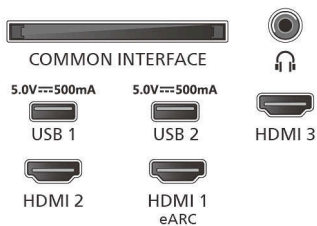

Supported HDMI video features

Gaming: ALLM, HDMI VRR
HDR: HLG, HDR10, HDR10+ Compatible

EU Energy card

EPREL registration numbers: 2255151
Energy class for SDR: F
On mode power demand for SDR: 44 kWh/1000h
Energy class for HDR: G
On mode power demand for HDR: 66 kWh/1000h

Off mode power consumption: n.a
Networked standby mode: 2.0 W
Panel technology used: QLED LCD

Power

Mains power: AC 100-240 V 50/60 Hz
Standby power consumption: less than 0.5 W
Power Saving Features: Auto switch-off timer, Eco mode, Light sensor, Picture mute (for radio)

Accessories

Included accessories: 2 x AAA Batteries, Power cord, Remote Control, Tabletop stand, Quick start guide, Safety and Legal Leaflet

Design

Colours of TV: Matt black bezel
Stand design: Plastic black soap bar

Dimensions

Distance between 2 stands: 758 mm
Wall-mount compatible: 200 x 100 mm
TV without stand (W x H x D): 958 x 564 x 87 mm
TV with stand (W x H x D): 958 x 582 x 232 mm
Package carton (W x H x D): 1045 x 650 x 133 mm
Weight of TV without stand: 6.44 kg
Weight of TV with stand: 6.55 kg
Weight incl. packaging: 8.83 kg

Connections

Side