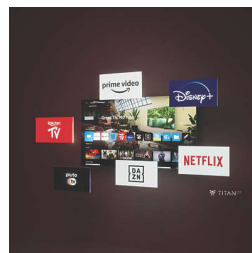

Philips Smart TV Titan OS

The Philips Smart TV Titan OS platform brings what you love to watch, and fast. From sequels to series and documentaries to drama, everything you want is there at the touch of a button. Whatever you're looking to watch, keep all the best streaming apps easily within your reach.