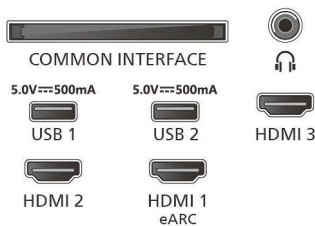

Supported HDMI video features

Gaming: ALLM, HDMI VRR
HDR: HLG, HDR10, HDR10+ Compatible

EU Energy card

EPREL registration numbers: 2247065
Energy class for SDR: E
On mode power demand for SDR: 63 kWh/1000h
Energy class for HDR: F
On mode power demand for HDR: 93 kWh/1000h

Off mode power consumption: n.a
Networked standby mode: 2.0 W
Panel technology used: QLED LCD

Power

Mains power: AC 100-240 V 50/60 Hz
Standby power consumption: less than 0.5 W
Power Saving Features: Auto switch-off timer, Eco mode, Light sensor, Picture mute (for radio)

Accessories

Included accessories: 2 x AAA Batteries, Power cord, Remote Control, Tabletop stand, Quick start guide, Safety and Legal Leaflet

Design

Colours of TV: Matt black bezel
Stand design: Plastic black soap bar

Dimensions

Distance between 2 stands: 811 mm
Wall-mount compatible: 200 x 100 mm
TV without stand (W x H x D): 1126 x 715 x 88 mm
TV with stand (W x H x D): 1126 x 735 x 262 mm
Package carton (W x H x D): 1320 x 806 x 142 mm
Weight of TV without stand: 9.7 kg
Weight of TV with stand: 9.9 kg
Weight incl. packaging: 13.62 kg

Connections

Side