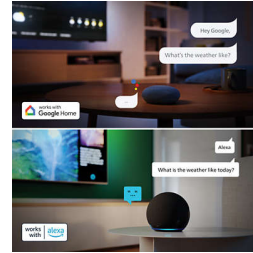

Smart. Sleek. Connected

- Titan OS. Find it easily.
- Connect seamlessly to smart home networks

Vivid viewing, cinematic sound

- Colour and contrast unleashed with HDR10+
- Surround yourself in Dolby Atmos and DTS:X

With Dolby Atmos for sound just as the director intended and DTS:X to create 3D sound experiences, it's as if you're really there. Adding this extra dimension to sound brings a more immersive experience to your home.

Philips Smart TV Titan OS

The Philips Smart TV Titan OS platform brings what you love to watch, and fast. From sequels to series and documentaries to drama, everything you want is there at the touch of a button. Whatever you're looking to watch, keep all the best streaming apps easily within your reach.

Matter Smart Home compatible

Matter Smart Home compatibility brings seamless integration to your existing smart home network. To control the TV from your Matter Smart Home app or with voice control services, simply push the button on your remote and speak. Dim the lights. Adjust your thermostat. Even turn on your Philips Ambilight TV. A single command does it all. The TV is compatible with Alexa-enabled devices and Apple AirPlay too.