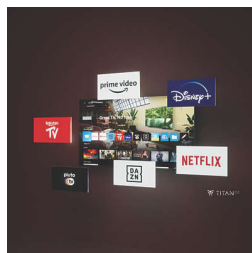

Philips Smart TV Titan OS

The Philips Smart TV Titan OS platform brings what you love to watch, and fast. From sequels to series and documentaries to drama, everything you want is there at the touch of a button. Whatever you're looking to watch, keep all the best streaming apps easily within your reach.