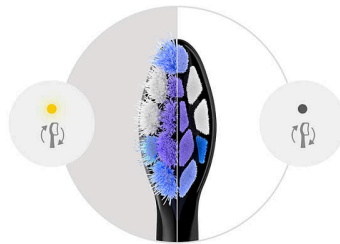

Replacement reminders

Did you know brush heads become less effective after three months? Dental professionals recommend changing your brush head regularly, that's why Philips Sonicare toothbrushes have BrushSync technology. It tracks how often and how hard you brush, then reminds you to replace your brush head once it's time for a new one.

HX6052/88