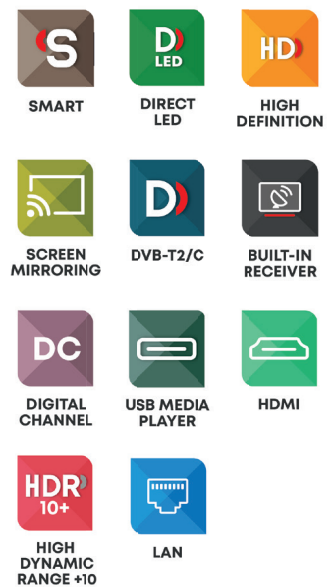

## Android TV

TELEVISION

- **Frameless HD Display** – Sleek design with sharp 1366 x 768 resolution and wide-angle viewing
- **Powered by Android 11** – Access apps via Google Play and enjoy a smooth, customizable smart TV experience
- **Voice Control & Google Assistant** – Bluetooth + IR remote with voice search and Google Home compatibility
- **Built-In Chromecast** – Stream content directly from mobile devices to your TV screen
- **Smart Connectivity** – 3 HDMI, 2 USB, Bluetooth 5.0, Wi-Fi 5, LAN, AV-in, optical out, and headphone jack
- **Perfect for Smaller Spaces** – Compact format with Cool Gray finish and wall-mount-ready design (200 x 100 mm)

# TORNADO

TELEVISION

The Tornado 32EA5300X is a compact 32" Frameless Android TV that brings smart streaming and modern functionality to any space. Its HD resolution (1366 x 768) and wide 178° viewing angles ensure clear and colorful picture quality for daily use—perfect for bedrooms, kitchens, or guest rooms.

Finished in a refined Cool Gray frameless design, the 32EA5300X supports 200 x 100 mm VESA mounting and includes a stand, voice remote, and setup accessories—ready to bring Android-powered smart entertainment into your everyday routine.