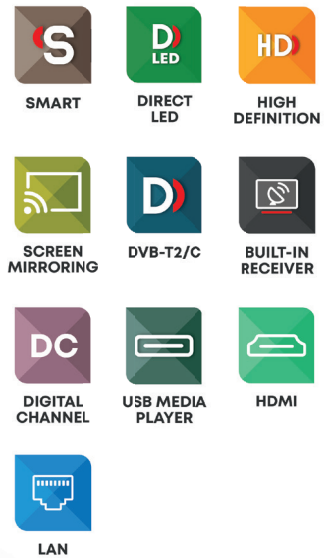

TORNADO

32ES4301N

32" HD Frameless WebOS Smart TV

EAN 6221127489538

TELEVISION

powered by **webOS** Hub

- **Frameless HD Design:** Sleek edge-to-edge screen for immersive viewing and a modern aesthetic
- **WebOS 23 Smart Platform:** Smooth navigation with access to YouTube, Netflix, Prime Video, WatchIt, and more
- **HDR Ready + 3000:1 Contrast Ratio:** Delivers brighter whites, deeper blacks, and enhanced detail in every scene
- **Dolby Digital Sound:** Built-in dual 8 W speakers with surround support and preset sound modes for better audio clarity
- **Full Connectivity:** Includes 3x HDMI, 2x USB, AV input, optical out, and headphone jack for maximum versatility

TORNADO

TELEVISION

The Tornado 32ES4301X is a 32" frameless HD Smart TV that brings modern entertainment into any room with style and simplicity. Its sleek edge-to-edge design enhances the viewing experience, while the HD Ready resolution and HDR support ensure clear visuals with balanced contrast and natural color.

Running on the latest webOS 23, it offers fast and intuitive access to a wide range of streaming apps, including Netflix, YouTube, Prime Video, and WatchIt. Built-in Wi-Fi and LAN connections ensure stable performance for smooth browsing and content playback. Enjoy immersive sound powered by Dolby Digital audio through integrated 2x8W speakers, delivering clear and dynamic sound for movies, shows, and everyday viewing. With a wide range of connectivity options—including 3 HDMI ports, 2 USB ports, AV input, optical audio out, and headphone jack—the 32ES4301X is ready to connect to all your media devices. It also supports Bluetooth 5.0 for easy pairing with wireless accessories like headphones or speakers.

Compact and lightweight, it can be easily wall-mounted using a 100 × 100 mm VESA bracket. Whether for a bedroom, kitchen, or secondary viewing area, the Tornado 32ES4301X delivers smart performance, flexible connectivity, and a clean modern look.