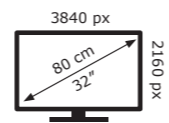

LG Electronics

32U889SA

30 kWh/1000h

ABCDEF**G**
HDR
45 kWh/1000h

2019/2013