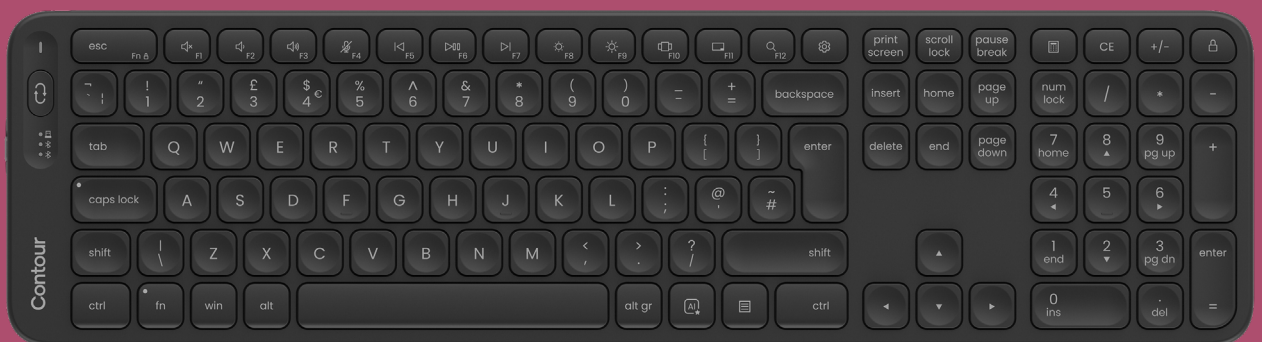

Balance Full-Size Keyboard

Contour

Product sheet

Balance Keyboard is built to let your body relax and your work flow. Its thin, low-profile frame sets your hands at a natural angle

MAXIMUM PAIN RELIEF WHILE YOU'RE WORKING.

Balance Full-Size Keyboard is not only ergonomically enhanced - it's the perfect companion to Contour Touch, with compatibility across the RollerMouse line

EXTRA COMFORTABLE TYPING EXPERIENCE.

Balance keyboard features a finely-tuned scissor key system that delivers a smooth, responsive typing feel with every keystroke

BEST-IN-CLASS PERFORMANCE AND PRODUCTIVITY.

Engineered for clarity, speed, and precision, Balance Full-Size Keyboard boasts a universal and familiar full-size layout with full-size arrow and navigation keys for efficient control