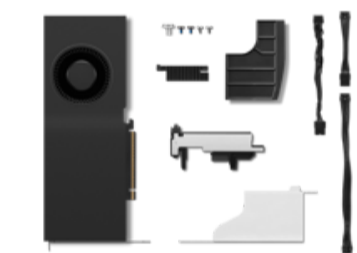

NVIDIA RTX PRO 4500 Blackwell 32GB DP*4 GDDR7 Graphics Card

4X61T95637