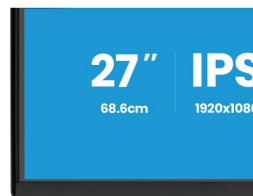

### 01 DISPLAY CHARACTERISTICS

<b>Design</b>	4-side slim bezel
<b>Diagonal</b>	27", 68.6cm
<b>Panel</b>	IPS panel technology LED, matte finish
<b>Native resolution</b>	1920 x 1080 @120Hz (2.1 megapixel Full HD)
<b>Aspect ratio</b>	16:9
<b>Panel brightness</b>	300 cd/m <sup>2</sup>
<b>Static contrast</b>	1500:1
<b>Advanced contrast</b>	80M:1
<b>Response time (GTG)</b>	3ms
<b>Viewing zone</b>	horizontal/vertical: 178°/178°, right/left: 89°/89°, up/down: 89°/89°
<b>Colour support</b>	16.7mln (sRGB: 96%; NTSC: 72%)
<b>Horizontal Sync</b>	30 - 140kHz
<b>Viewable area W x H</b>	597.9 x 336.3mm, 23.5 x 13.2"
<b>Pixel pitch</b>	0.311mm
<b>Colour</b>	matte, black

## 04 MECHANICAL

<b>Display position adjustments</b>	tilt
<b>Tilt angle</b>	20° up; 4° down
<b>VESA mounting</b>	100 x 100mm
<b>Cable management system</b>	yes

## 08 DIMENSIONS / WEIGHT

<b>Product dimensions W x H x D</b>	616.5 x 436 x 190mm
<b>Box dimensions W x H x D</b>	688 x 483 x 124mm
<b>Weight (without box)</b>	3.9kg
<b>Weight (with box)</b>	6.3kg
<b>EAN code</b>	4948570126163