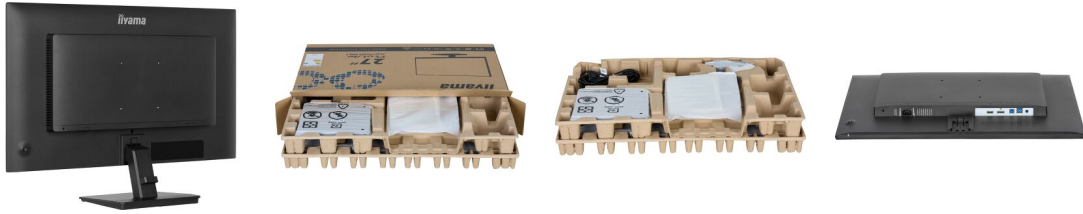

All trademarks and registered trademarks acknowledged. E & O E. Specification subject to change without notice. All LCD's comply with ISO-9241-307:2008 in connection with pixel defects. © IYAMA CORPORATION. ALL RIGHTS RESERVED