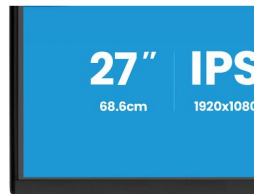

### 01 DISPLAY CHARACTERISTICS

<b>Design</b>	4-side slim bezel
<b>Diagonal</b>	27", 68.6cm
<b>Panel</b>	IPS panel technology LED, matte finish
<b>Native resolution</b>	1920 x 1080 @120Hz (2.1 megapixel Full HD)
<b>Aspect ratio</b>	16:9
<b>Panel brightness</b>	300 cd/m <sup>2</sup>
<b>Static contrast</b>	1500:1
<b>Advanced contrast</b>	80M:1
<b>Response time (GTG)</b>	3ms
<b>Viewing zone</b>	horizontal/vertical: 178°/178°, right/left: 89°/89°, up/down: 89°/89°
<b>Colour support</b>	16.7mln (sRGB: 96%; NTSC: 72%)
<b>Horizontal Sync</b>	30 - 140kHz
<b>Viewable area W x H</b>	597.9 x 336.3mm, 23.5 x 13.2"
<b>Pixel pitch</b>	0.311mm
<b>Colour</b>	matte, black

## 04 MECHANICAL

<b>Display position adjustments</b>	tilt
<b>Tilt angle</b>	20° up; 4° down
<b>VESA mounting</b>	100 x 100mm
<b>Cable management system</b>	yes

## 08 DIMENSIONS / WEIGHT

<b>Product dimensions W x H x D</b>	616.5 x 436 x 190mm
<b>Box dimensions W x H x D</b>	688 x 483 x 124mm
<b>Weight (without box)</b>	3.9kg
<b>Weight (with box)</b>	6.3kg
<b>EAN code</b>	4948570126163