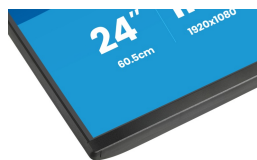

### 01 DISPLAY CHARACTERISTICS

<b>Design</b>	4-side slim bezel
<b>Diagonal</b>	23.8", 60.5cm
<b>Panel</b>	IPS panel technology LED, matte finish
<b>Native resolution</b>	1920 x 1080 @120Hz (2.1 megapixel Full HD)
<b>Aspect ratio</b>	16:9
<b>Panel brightness</b>	300 cd/m <sup>2</sup>
<b>Static contrast</b>	1500:1
<b>Advanced contrast</b>	80M:1
<b>Response time (GTG)</b>	3ms
<b>Viewing zone</b>	horizontal/vertical: 178°/178°, right/left: 89°/89°, up/down: 89°/89°
<b>Colour support</b>	16.7mIn (sRGB: 96%; NTSC: 72%)
<b>Horizontal Sync</b>	30 - 140kHz
<b>Viewable area W x H</b>	527 x 296.5mm, 20 x 11.6"
<b>Pixel pitch</b>	0.275mm
<b>Colour</b>	matte, black

## 08 DIMENSIONS / WEIGHT

<b>Product dimensions W x H x D</b>	543 x 395 x 190mm
<b>Weight (without box)</b>	3.1kg
<b>EAN code</b>	4948570126156

All trademarks and registered trademarks acknowledged. E & O E. Specification subject to change without notice. All LCD's comply with ISO-9241-307:2008 in connection with pixel defects. © IYAMA CORPORATION. ALL RIGHTS RESERVED