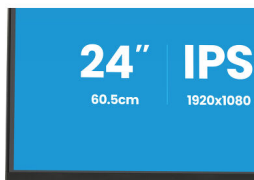

Its IPS panel delivers sharp detail, vibrant colours and wide viewing angles, while the 4-side slim bezel design creates a sleek, distraction-free workspace. EyeSafe® and Eye Comfort certifications reduce eye strain, and the 150mm height-adjustable ergonomic stand ensures all-day comfort.

### 01 DISPLAY CHARACTERISTICS

<b>Design</b>	4-side slim bezel
<b>Diagonal</b>	23.8", 60.5cm
<b>Panel</b>	IPS panel technology LED, matte finish
<b>Native resolution</b>	1920 x 1080 @120Hz (2.1 megapixel Full HD)
<b>Aspect ratio</b>	16:9
<b>Panel brightness</b>	300 cd/m <sup>2</sup>
<b>Static contrast</b>	1500:1
<b>Advanced contrast</b>	80M:1
<b>Response time (GTG)</b>	3ms
<b>Viewing zone</b>	horizontal/vertical: 178°/178°, right/left: 89°/89°, up/down: 89°/89°
<b>Colour support</b>	16.7mIn (sRGB: 96%; NTSC: 72%)
<b>Horizontal Sync</b>	30 - 140kHz
<b>Viewable area W x H</b>	527 x 296.5mm, 20 x 11.6"
<b>Pixel pitch</b>	0.275mm
<b>Colour</b>	matte, black

## 04 MECHANICAL

<b>Display position adjustments</b>	height, swivel, tilt, pivot (rotation both sides)
<b>Height adjustment</b>	150mm
<b>Rotation (PIVOT function)</b>	90°
<b>Swivel stand</b>	90°; 45° left; 45° right
<b>Tilt angle</b>	23° up; 5° down
<b>VESA mounting</b>	100 x 100mm
<b>Cable management system</b>	yes

## 08 DIMENSIONS / WEIGHT

<b>Product dimensions W x H x D</b>	543 x 373.5 (492) x 209.5mm
<b>Box dimensions W x H x D</b>	684 x 400 x 122mm
<b>Weight (without box)</b>	4.5kg
<b>Weight (with box)</b>	6.8kg
<b>EAN code</b>	4948570126187