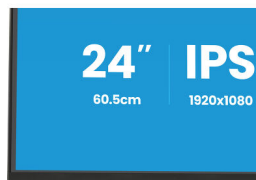

Its IPS panel delivers sharp detail, vibrant colours and wide viewing angles, while the 4-side slim bezel design creates a sleek, distraction-free workspace. EyeSafe® and Eye Comfort certifications reduce eye strain, and the 150mm height-adjustable ergonomic stand ensures all-day comfort.

### 01 DISPLAY CHARACTERISTICS

<b>Design</b>	4-side slim bezel
<b>Diagonal</b>	23.8", 60.5cm
<b>Panel</b>	IPS panel technology LED, matte finish
<b>Native resolution</b>	1920 x 1080 @120Hz (2.1 megapixel Full HD)
<b>Aspect ratio</b>	16:9
<b>Panel brightness</b>	300 cd/m <sup>2</sup>
<b>Static contrast</b>	1500:1
<b>Advanced contrast</b>	80M:1
<b>Response time (GTG)</b>	3ms
<b>Viewing zone</b>	horizontal/vertical: 178°/178°, right/left: 89°/89°, up/down: 89°/89°
<b>Colour support</b>	16.7mIn (sRGB: 96%; NTSC: 72%)
<b>Horizontal Sync</b>	30 - 140kHz
<b>Viewable area W x H</b>	527 x 296.5mm, 20 x 11.6"
<b>Pixel pitch</b>	0.275mm
<b>Colour</b>	matte, black

## 04 MECHANICAL

<b>Display position adjustments</b>	height, swivel, tilt, pivot (rotation both sides)
<b>Height adjustment</b>	150mm
<b>Rotation (PIVOT function)</b>	90°
<b>Swivel stand</b>	90°; 45° left; 45° right
<b>Tilt angle</b>	23° up; 5° down
<b>VESA mounting</b>	100 x 100mm
<b>Cable management system</b>	yes

## 08 DIMENSIONS / WEIGHT

<b>Product dimensions W x H x D</b>	543 x 373.5 (492) x 209.5mm
<b>Box dimensions W x H x D</b>	684 x 400 x 122mm
<b>Weight (without box)</b>	4.5kg
<b>Weight (with box)</b>	6.8kg
<b>EAN code</b>	4948570126187