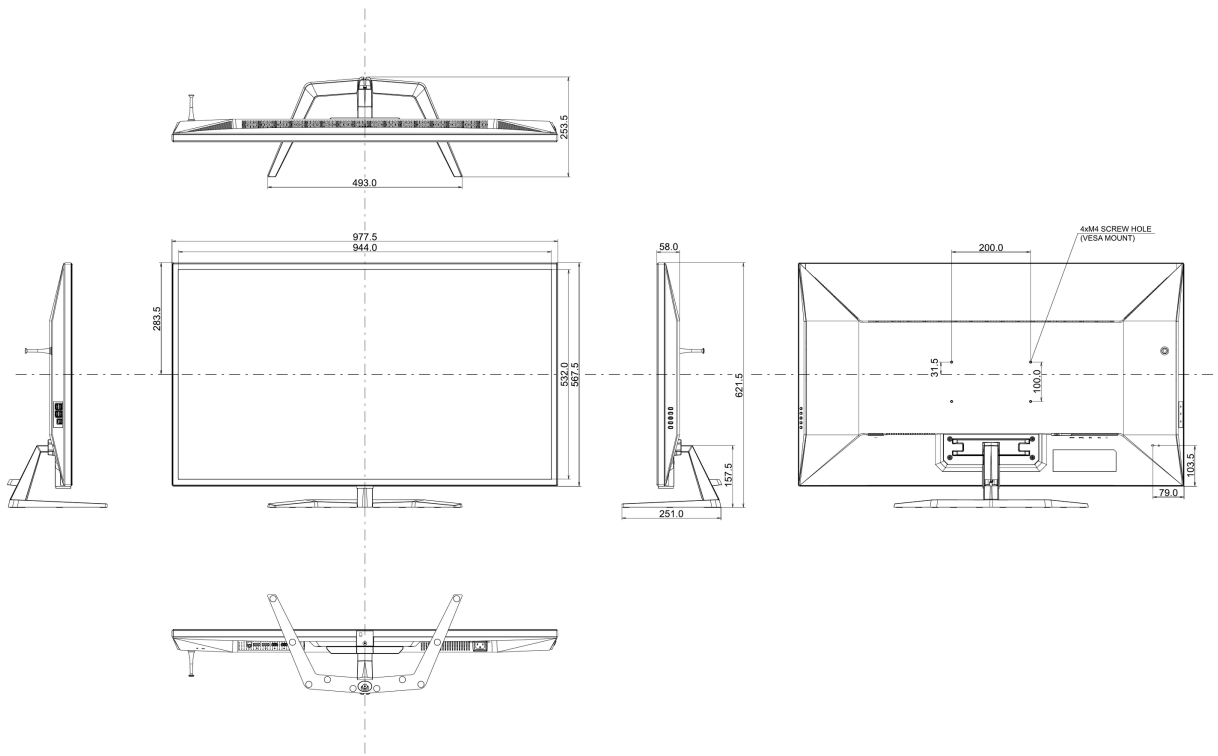

04 MECHANICAL

Display position adjustments	tilt
Tilt angle	10° up; 2° down
VESA mounting	200 x 100mm
Cable management system	yes

05 ACCESSORIES INCLUDED

Cables	power (1.8m), USB (1.8m), HDMI (1.8m), DP (1.8m)
Other	quick start guide, safety guide
Remote control	yes (batteries included)

08 DIMENSIONS / WEIGHT

Product dimensions W x H x D	977.5 x 621.5 x 251mm
Box dimensions W x H x D	1071 x 760 x 240mm
Weight (without box)	14.8kg
Weight (without stand)	13.0kg
Weight (with box)	20kg
EAN code	4948570125630