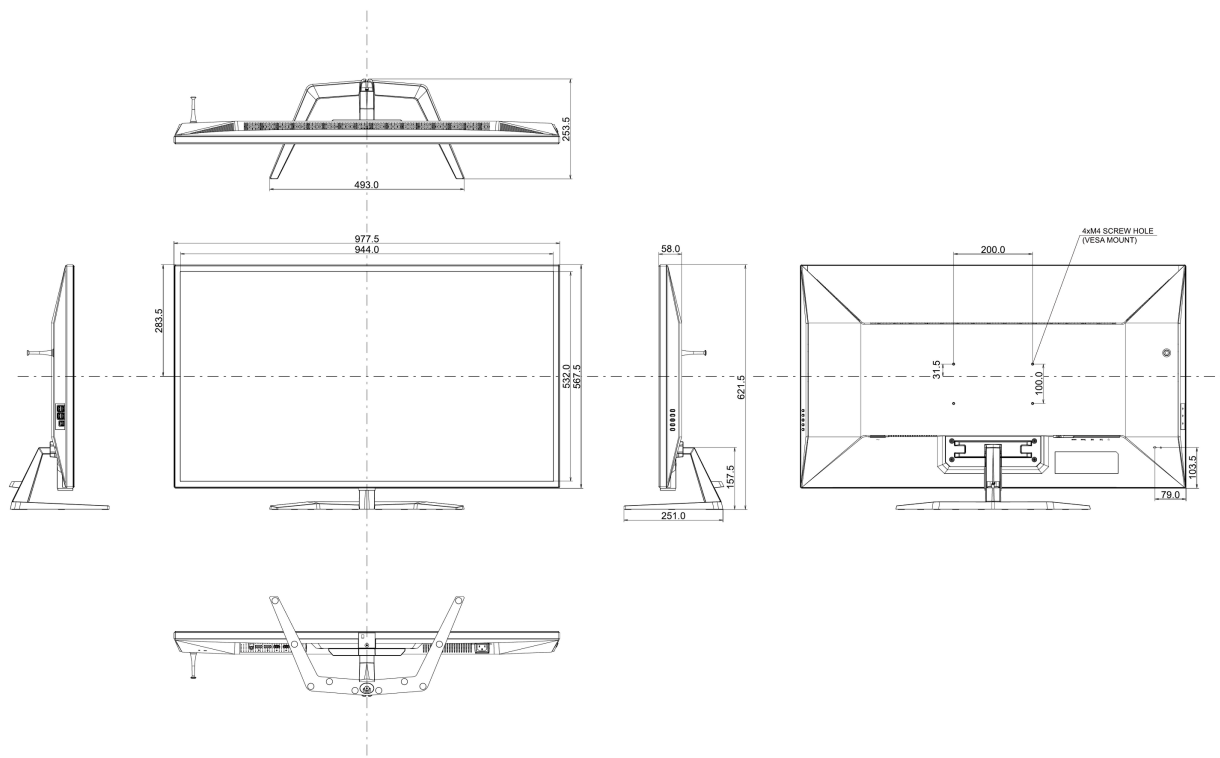

## 08 DIMENSIONS / WEIGHT

<b>Product dimensions W x H x D</b>	977.5 x 621.5 x 251mm
<b>Box dimensions W x H x D</b>	1071 x 760 x 240mm
<b>Weight (without box)</b>	14.8kg
<b>Weight (without stand)</b>	13.0kg
<b>Weight (with box)</b>	20kg
<b>EAN code</b>	4948570125630