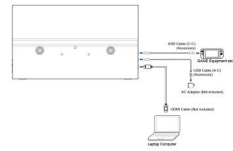

04 MECHANICAL

Display position adjustments	tilt
Tilt angle	60° up; 45° down

05 ACCESSORIES INCLUDED

Cables USB-C (1.5m)

Other quick start guide, safety guide

06 POWER MANAGEMENT

Power supply unit internal

Power supply AC 100 - 240V, 50/60Hz

Product dimensions 355.5 x 211 x 12mm
W x H x D

Weight (without box) 0.7kg

EAN code 4948570126309

All trademarks and registered trademarks acknowledged. E & O E. Specification subject to change without notice. All LCD's comply with ISO-9241-307:2008 in connection with pixel defects. © IYAMA CORPORATION. ALL RIGHTS RESERVED