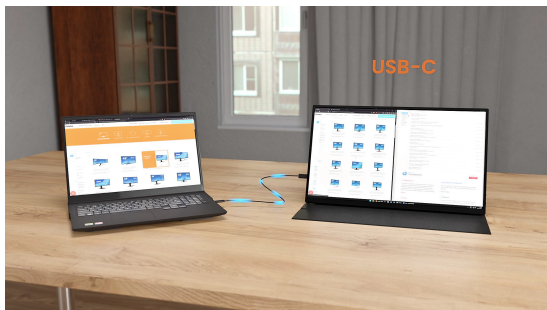

A USB-C cable handles the display signal from your laptop to the monitor, while the crisp panel, flicker-free technology, and blue light reduction ensure comfort and productivity all day.

Travel light and stay productive anywhere

Take this 0.7 kg portable monitor with you and create a 15.6" Full HD dual-screen setup perfect for boosting productivity on the go.

Adjust your view for better comfort

Choose between 45° and 60° viewing angles to reduce neck strain and find the most comfortable position for work or entertainment.

Connect with ease, work in comfort

With USB-C delivering up to 15W, your laptop stays charged while you work, using just a single, clutter-free connection. The reversible design means you never have to fumble or check which way to plug it in. It's a simple, reliable solution that keeps your focus on what matters most.