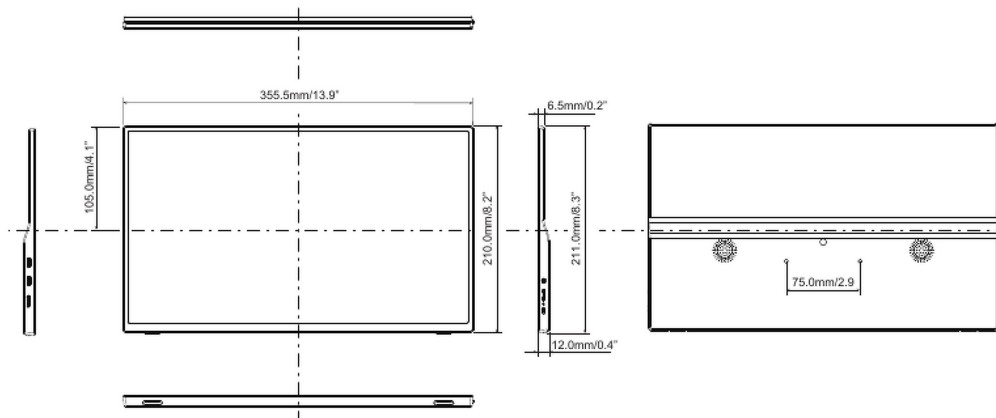

SPECIFICATION

01 DISPLAY CHARACTERISTICS

Diagonal	15.6", 39.5cm
Panel	IPS LED, matte finish
Native resolution	1920 x 1080 @60Hz (2.1 megapixel Full HD)
Aspect ratio	16:9
Panel brightness	250 cd/m ²
Static contrast	1000:1
Advanced contrast	5M:1
Response time (GTG)	3ms
Viewing zone	horizontal/vertical: 178°/178°, right/left: 89°/89°, up/down: 89°/89°
Colour support	16.7mln (sRGB: 99%; NTSC: 72%)
Horizontal Sync	15 - 82kHz
Viewable area W x H	344.1 x 193.5mm, 13.5 x 7.6"
Pixel pitch	0.17925mm
Colour	matte, black

04 MECHANICAL

Display position adjustments	tilt
Tilt angle	60° up; 45° down

05 ACCESSORIES INCLUDED

Cables USB-C (1.5m)

Other quick start guide, safety guide

06 POWER MANAGEMENT

Power supply unit internal

Power supply AC 100 - 240V, 50/60Hz

Power usage 8W typical, 0.5W stand by, 0.3W off mode

07 SUSTAINABILITY

Regulations CE, TÜV-Bauart, EAC, RoHS support, ErP, WEEE, VCCI, REACH, UKCA

Energy efficiency class (Regulation (EU) 2017/1369) D

08 DIMENSIONS / WEIGHT

Product dimensions 355.5 x 211 x 12mm
W x H x D

Weight (without box) 0.7kg

EAN code 4948570126309

All trademarks and registered trademarks acknowledged. E & O E. Specification subject to change without notice. All LCD's comply with ISO-9241-307:2008 in connection with pixel defects. © IYAMA CORPORATION. ALL RIGHTS RESERVED