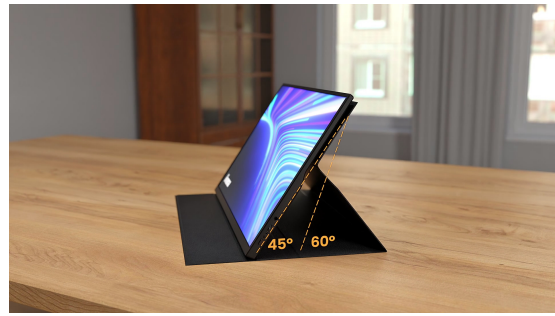


INFORMATION

15.6" portable Full HD IPS monitor with USB-C, built-in speakers & leather cover

Work anywhere with the iiyama ProLite P1670HSC-B1, a 15.6" portable Full HD IPS monitor weighing just 0.7 kg. Slim and light, it's ideal for travel, remote work, or hot-desking.

Quick to set up, it offers two viewing angles (45° or 60°) and a leather cover that protects the screen and doubles as a stand. Built-in speakers deliver clear audio for calls and media, removing the need for extra devices.

Take this 0.7 kg portable monitor with you and create a 15.6" Full HD dual-screen setup perfect for boosting productivity on the go.

Adjust your view for better comfort

Choose between 45° and 60° viewing angles to reduce neck strain and find the most comfortable position for work or entertainment.

SPECIFICATION

01 DISPLAY CHARACTERISTICS

Diagonal	15.6", 39.5cm
Panel	IPS LED, matte finish
Native resolution	1920 x 1080 @60Hz (2.1 megapixel Full HD)
Aspect ratio	16:9
Panel brightness	250 cd/m ²
Static contrast	1000:1
Advanced contrast	5M:1
Response time (GTG)	3ms
Viewing zone	horizontal/vertical: 178°/178°, right/left: 89°/89°, up/down: 89°/89°
Colour support	16.7mln (sRGB: 99%; NTSC: 72%)
Horizontal Sync	15 - 82kHz
Viewable area W x H	344.1 x 193.5mm, 13.5 x 7.6"
Pixel pitch	0.17925mm
Colour	matte, black