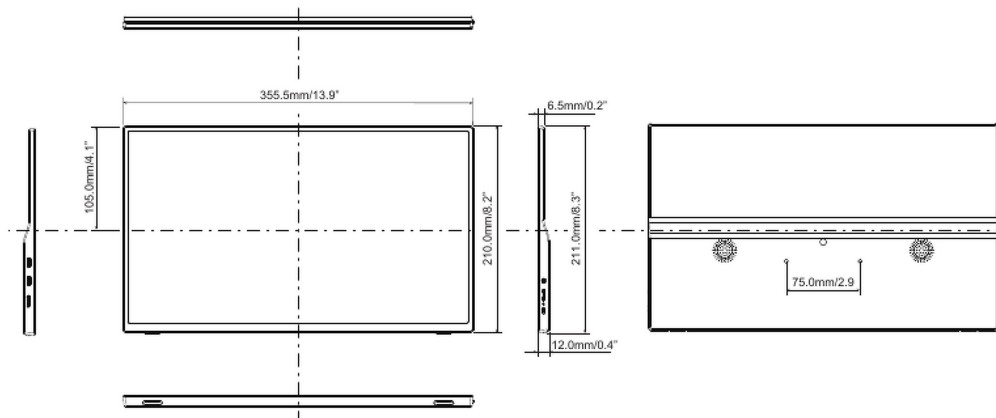

## 08 DIMENSIONS / WEIGHT

**Product dimensions** 355.5 x 211 x 12mm  
W x H x D

**Weight (without box)** 0.7kg

**EAN code** 4948570126309

All trademarks and registered trademarks acknowledged. E & O E. Specification subject to change without notice. All LCD's comply with ISO-9241-307:2008 in connection with pixel defects. © **IYAMA CORPORATION. ALL RIGHTS RESERVED**