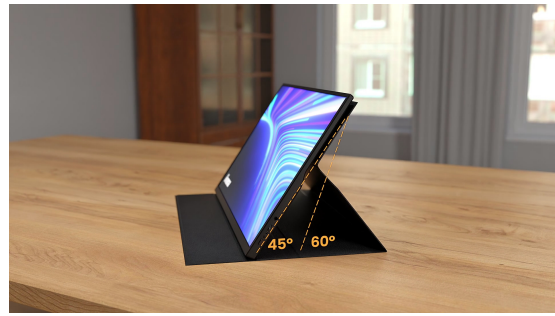

## 15.6" portable Full HD IPS monitor with USB-C, built-in speakers & leather cover

Work anywhere with the iiyama ProLite P1670HSC-B1, a 15.6" portable Full HD IPS monitor weighing just 0.7 kg. Slim and light, it's ideal for travel, remote work, or hot-desking.

Quick to set up, it offers two viewing angles (45° or 60°) and a leather cover that protects the screen and doubles as a stand. Built-in speakers deliver clear audio for calls and media, removing the need for extra devices.

### Travel light and stay productive anywhere

Take this 0.7 kg portable monitor with you and create a 15.6" Full HD dual-screen setup perfect for boosting productivity on the go.