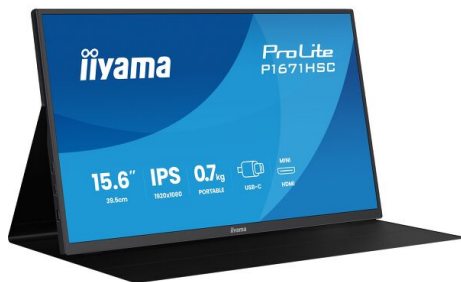

## 15.6" portable Full HD IPS monitor with USB-C, built-in speakers & leather cover

Work anywhere with the iiyama ProLite P1670HSC-B1, a 15.6" portable Full HD IPS monitor weighing just 0.7 kg. Slim and light, it's ideal for travel, remote work, or hot-desking.

### Travel light and stay productive anywhere

Take this 0.7 kg portable monitor with you and create a 15.6" Full HD dual-screen setup perfect for boosting productivity on the go.

### 01 DISPLAY CHARACTERISTICS

<b>Diagonal</b>	15.6", 39.5cm
<b>Panel</b>	IPS LED, matte finish
<b>Native resolution</b>	1920 x 1080 @60Hz (2.1 megapixel Full HD)
<b>Aspect ratio</b>	16:9
<b>Panel brightness</b>	250 cd/m <sup>2</sup>
<b>Static contrast</b>	1000:1
<b>Advanced contrast</b>	5M:1
<b>Response time (GTG)</b>	3ms
<b>Viewing zone</b>	horizontal/vertical: 178°/178°, right/left: 89°/89°, up/down: 89°/89°
<b>Colour support</b>	16.7mln (sRGB: 99%; NTSC: 72%)
<b>Horizontal Sync</b>	15 - 82kHz
<b>Viewable area W x H</b>	344.1 x 193.5mm, 13.5 x 7.6"
<b>Pixel pitch</b>	0.17925mm
<b>Colour</b>	matte, black