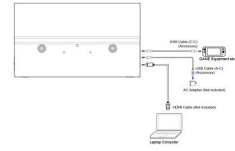

## 08 DIMENSIONS / WEIGHT

**Product dimensions** 355.5 x 211 x 12mm  
W x H x D

**Weight (without box)** 0.7kg

**EAN code** 4948570126309

All trademarks and registered trademarks acknowledged. E & O E. Specification subject to change without notice. All LCD's comply with ISO-9241-307:2008 in connection with pixel defects. © **IYAMA CORPORATION. ALL RIGHTS RESERVED**