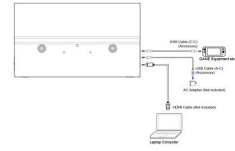

04 MECHANICAL

Display position adjustments	tilt
Tilt angle	60° up; 45° down

05 ACCESSORIES INCLUDED

Cables USB-C (1.5m)

Other quick start guide, safety guide

06 POWER MANAGEMENT

Power supply unit internal

Power supply AC 100 - 240V, 50/60Hz

Product dimensions 355.5 x 211 x 12mm
W x H x D

Weight (without box) 0.7kg

EAN code 4948570126309

All trademarks and registered trademarks acknowledged. E & O E. Specification subject to change without notice. All LCD's comply with ISO-9241-307:2008 in connection with pixel defects. © **IYAMA CORPORATION. ALL RIGHTS RESERVED**