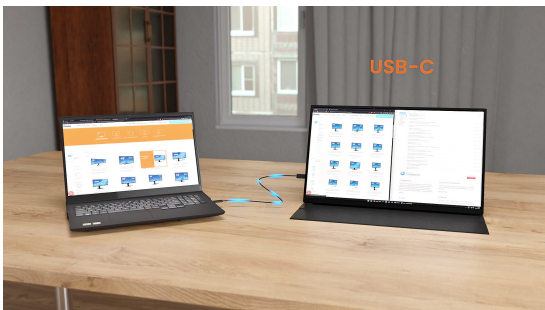

A USB-C cable handles the display signal from your laptop to the monitor, while the crisp panel, flicker-free technology, and blue light reduction ensure comfort and productivity all day.

Travel light and stay productive anywhere

Take this 0.7 kg portable monitor with you and create a 15.6" Full HD dual-screen setup perfect for boosting productivity on the go.

Adjust your view for better comfort

Choose between 45° and 60° viewing angles to reduce neck strain and find the most comfortable position for work or entertainment.