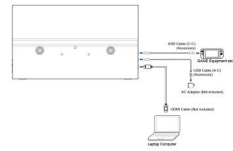

## 08 DIMENSIONS / WEIGHT

**Product dimensions** 355.5 x 211 x 12mm  
W x H x D

**Weight (without box)** 0.7kg

**EAN code** 4948570126309

All trademarks and registered trademarks acknowledged. E & O E. Specification subject to change without notice. All LCD's comply with ISO-9241-307:2008 in connection with pixel defects. © **IYAMA CORPORATION. ALL RIGHTS RESERVED**