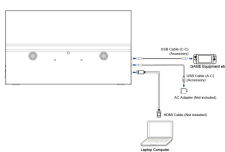

04 MECHANICAL

Display position adjustments	tilt
Tilt angle	60° up; 45° down

05 ACCESSORIES INCLUDED

Cables USB-C (1.5m)

Other quick start guide, safety guide

06 POWER MANAGEMENT

Power supply unit internal

Power supply AC 100 - 240V, 50/60Hz

Product dimensions 355.5 x 211 x 12mm
W x H x D

Weight (without box) 0.7kg

EAN code 4948570126309

All trademarks and registered trademarks acknowledged. E & O E. Specification subject to change without notice. All LCD's comply with ISO-9241-307:2008 in connection with pixel defects. © IIVAMA CORPORATION. ALL RIGHTS RESERVED