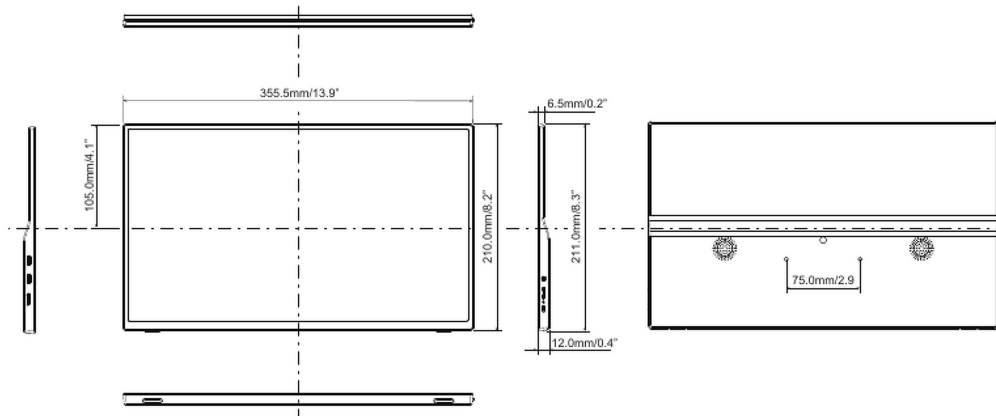

SPECIFICATION

01 DISPLAY CHARACTERISTICS

Diagonal	15.6", 39.5cm
Panel	IPS LED, matte finish
Native resolution	1920 x 1080 @60Hz (2.1 megapixel Full HD)
Aspect ratio	16:9
Panel brightness	250 cd/m ²
Static contrast	1000:1
Advanced contrast	5M:1
Response time (GTG)	3ms
Viewing zone	horizontal/vertical: 178°/178°, right/left: 89°/89°, up/down: 89°/89°
Colour support	16.7mln (sRGB: 99%; NTSC: 72%)
Horizontal Sync	15 - 82kHz
Viewable area W x H	344.1 x 193.5mm, 13.5 x 7.6"
Pixel pitch	0.17925mm
Colour	matte, black

04 MECHANICAL

Display position adjustments	tilt
Tilt angle	60° up; 45° down

05 ACCESSORIES INCLUDED

Cables USB-C (1.5m)

Other quick start guide, safety guide

06 POWER MANAGEMENT

Power supply unit internal

Power supply AC 100 - 240V, 50/60Hz

Power usage 8W typical, 0.5W stand by, 0.3W off mode

07 SUSTAINABILITY

Regulations CE, TÜV-Bauart, EAC, RoHS support, ErP, WEEE, VCCI, REACH, UKCA

Energy efficiency class (Regulation (EU) 2017/1369) D

08 DIMENSIONS / WEIGHT

Product dimensions 355.5 x 211 x 12mm
W x H x D

Weight (without box) 0.7kg

EAN code 4948570126309

All trademarks and registered trademarks acknowledged. E & O E. Specification subject to change without notice. All LCD's comply with ISO-9241-307:2008 in connection with pixel defects. © **IYAMA CORPORATION. ALL RIGHTS RESERVED**