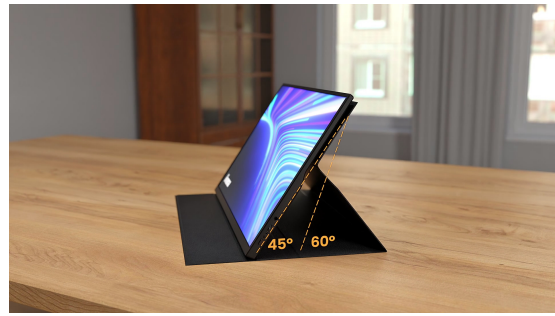

INFORMATION

15.6" portable Full HD IPS monitor with USB-C, built-in speakers & leather cover

Work anywhere with the iiyama ProLite P1670HSC-B1, a 15.6" portable Full HD IPS monitor weighing just 0.7 kg. Slim and light, it's ideal for travel, remote work, or hot-desking.

Quick to set up, it offers two viewing angles (45° or 60°) and a leather cover that protects the screen and doubles as a stand. Built-in speakers deliver clear audio for calls and media, removing the need for extra devices.

Take this 0.7 kg portable monitor with you and create a 15.6" Full HD dual-screen setup perfect for boosting productivity on the go.

Adjust your view for better comfort

Choose between 45° and 60° viewing angles to reduce neck strain and find the most comfortable position for work or entertainment.

SPECIFICATION

01 DISPLAY CHARACTERISTICS

Diagonal	15.6", 39.5cm
Panel	IPS LED, matte finish
Native resolution	1920 x 1080 @60Hz (2.1 megapixel Full HD)
Aspect ratio	16:9
Panel brightness	250 cd/m ²
Static contrast	1000:1
Advanced contrast	5M:1
Response time (GTG)	3ms
Viewing zone	horizontal/vertical: 178°/178°, right/left: 89°/89°, up/down: 89°/89°
Colour support	16.7mln (sRGB: 99%; NTSC: 72%)
Horizontal Sync	15 - 82kHz
Viewable area W x H	344.1 x 193.5mm, 13.5 x 7.6"
Pixel pitch	0.17925mm
Colour	matte, black