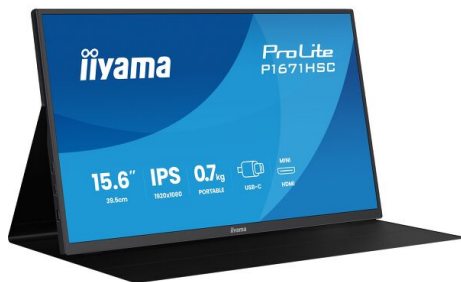

INFORMATION

15.6" portable Full HD IPS monitor with USB-C, built-in speakers & leather cover

Work anywhere with the iiyama ProLite P1670HSC-B1, a 15.6" portable Full HD IPS monitor weighing just 0.7 kg. Slim and light, it's ideal for travel, remote work, or hot-desking.

Quick to set up, it offers two viewing angles (45° or 60°) and a leather cover that protects the screen and doubles as a stand. Built-in speakers deliver clear audio for calls and media, removing the need for extra devices.

Take this 0.7 kg portable monitor with you and create a 15.6" Full HD dual-screen setup perfect for boosting productivity on the go.

Adjust your view for better comfort

Choose between 45° and 60° viewing angles to reduce neck strain and find the most comfortable position for work or entertainment.

SPECIFICATION

01 DISPLAY CHARACTERISTICS

Diagonal	15.6", 39.5cm
Panel	IPS LED, matte finish
Native resolution	1920 x 1080 @60Hz (2.1 megapixel Full HD)
Aspect ratio	16:9
Panel brightness	250 cd/m ²
Static contrast	1000:1
Advanced contrast	5M:1
Response time (GTG)	3ms
Viewing zone	horizontal/vertical: 178°/178°, right/left: 89°/89°, up/down: 89°/89°
Colour support	16.7mln (sRGB: 99%; NTSC: 72%)
Horizontal Sync	15 - 82kHz
Viewable area W x H	344.1 x 193.5mm, 13.5 x 7.6"
Pixel pitch	0.17925mm
Colour	matte, black