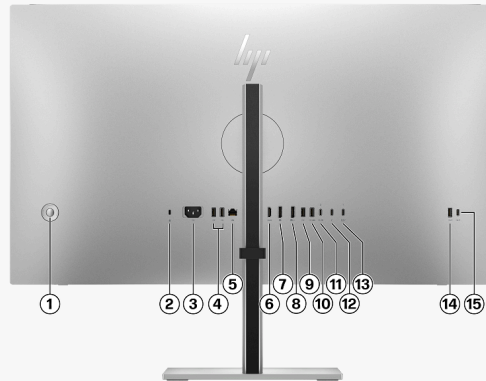

2. Power LED