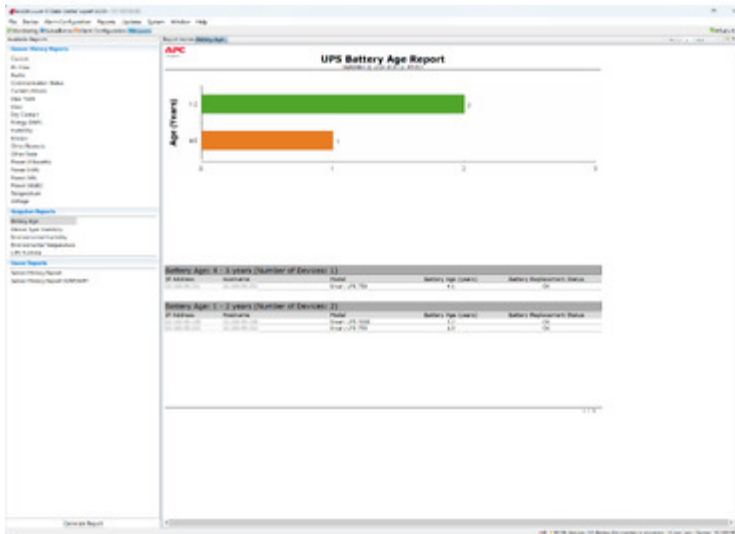

Get proactive alerts and correlated insights to resolve infrastructure issues before they impact operations.

Scale Without Limits

Adapt as your data center evolves without losing visibility, control, or compatibility across your infrastructure.

Image of product / Alternate images

Alternative

The screenshot shows a detailed table of battery data. The table has columns for Type, Name, Model, Subtype, Room Name, Environment, Total Number of Alarms, Location, Manufacturer, Label, Group, and RSD Version. The data is organized into several sections, including 'All Batteries' and 'Batteries by Age'.