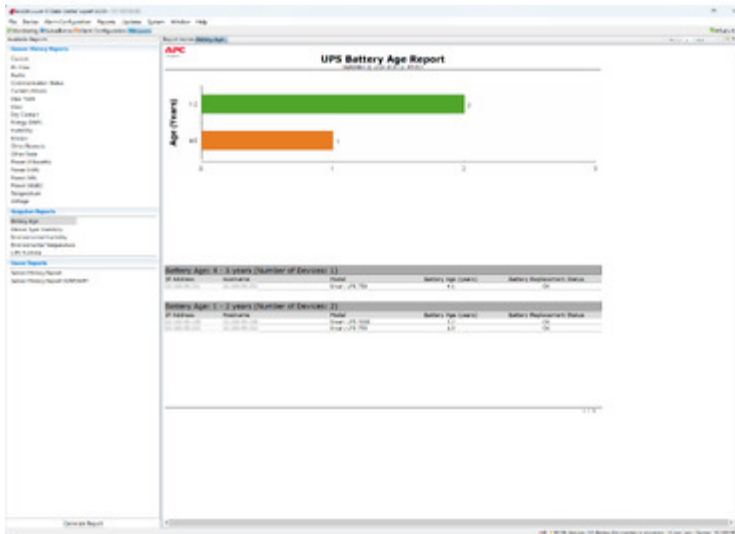

Get proactive alerts and correlated insights to resolve infrastructure issues before they impact operations.

Scale Without Limits

Adapt as your data center evolves without losing visibility, control, or compatibility across your infrastructure.

Image of product / Alternate images

Alternative

The screenshot displays a detailed table of device information and a list of events. The table has columns for Type, Name, Model, Subtype, Team Name, Environment, Total Number of Alarms, Location, Notification, Label, Group, and RSE Version. Below the table, there is a section for 'Events' with columns for Time, Severity, Message, Device ID, and Name.