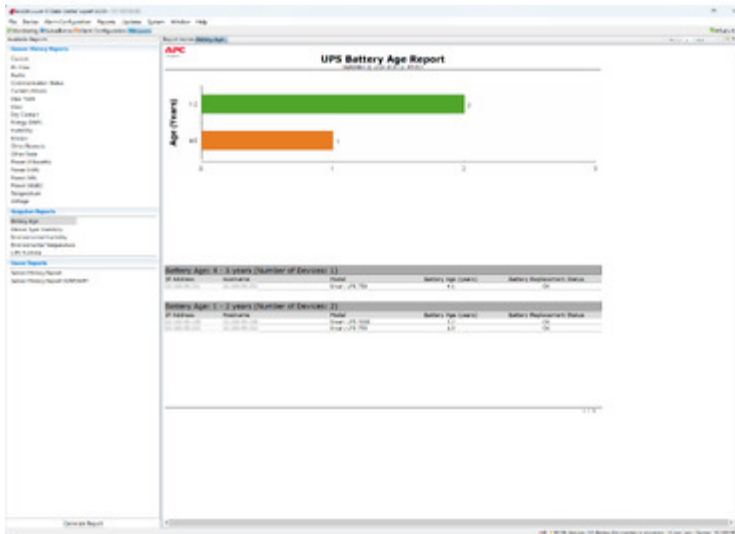

Get proactive alerts and correlated insights to resolve infrastructure issues before they impact operations.

Scale Without Limits

Adapt as your data center evolves without losing visibility, control, or compatibility across your infrastructure.

Image of product / Alternate images

Alternative

The screenshot shows a detailed table of battery data. The table has columns for Type, Name, Model, Subtype, Room Name, Environment, Total Number of Alarms, Location, Manufacturer, Label, Group, and BMS Address. The data is organized into several sections, including 'All Batteries' and 'Batteries by Room'.