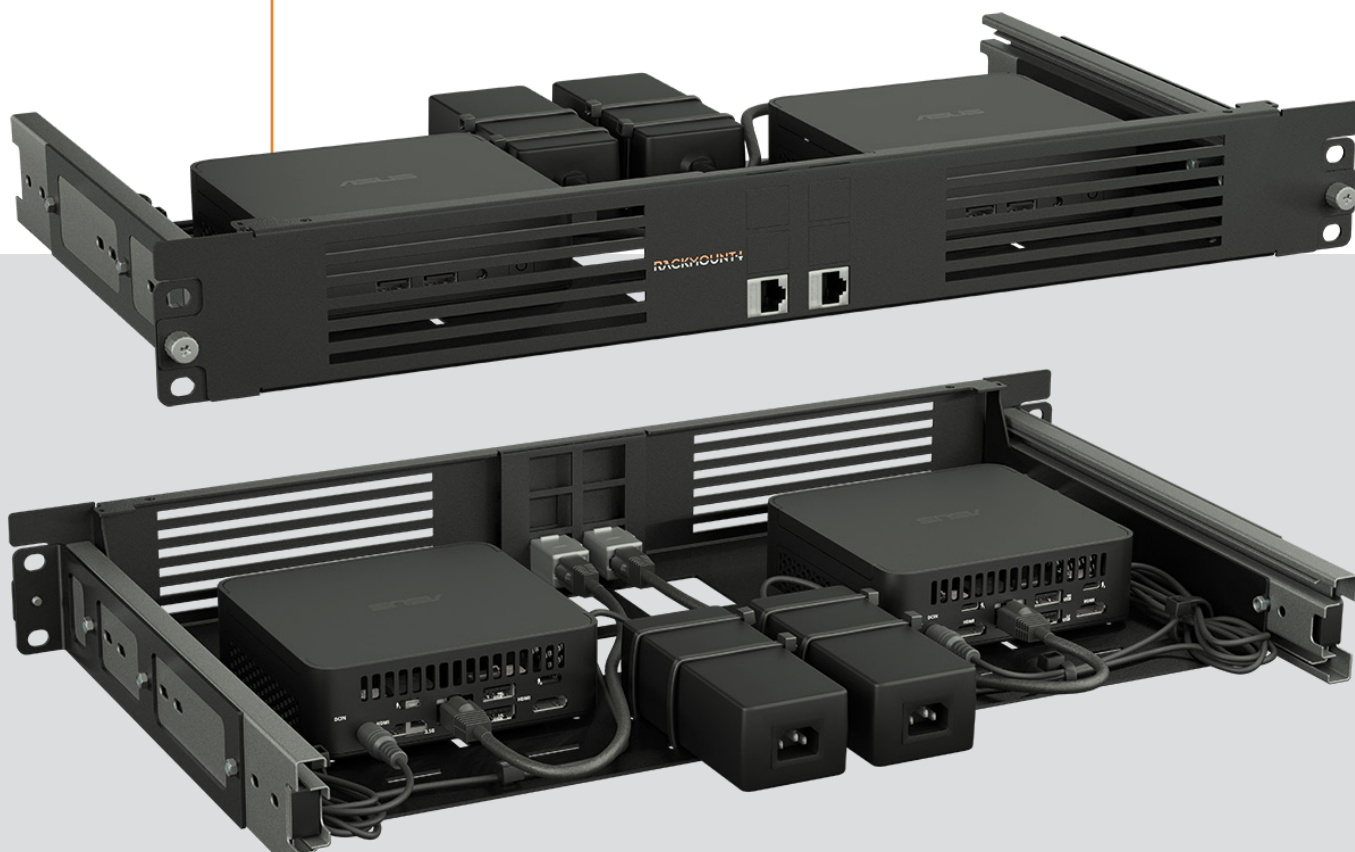

# RM-NUC-T2

**VENDOR**  
UNIVERSAL

**SUPPORTED MODELS**  
NUC pc's

**COLOR**  
BLACK

**WEIGHT**  
X kg - X lbs

**DIMENSIONS**  
(HxWxD)  
58/88 x 483 x 217 mm  
2.28/3.48 x 19.00 x 8.54 inch

**FORM FACTOR**  
1.3/2 u

## KEY FEATURES

- Rails for easy access
- 2 Appliances can be mounted
- Shielded cables and couplers
- Compatible with all standard NUC pc's
- Power supply is secured
- Various mounting options

*Appliance not included.*