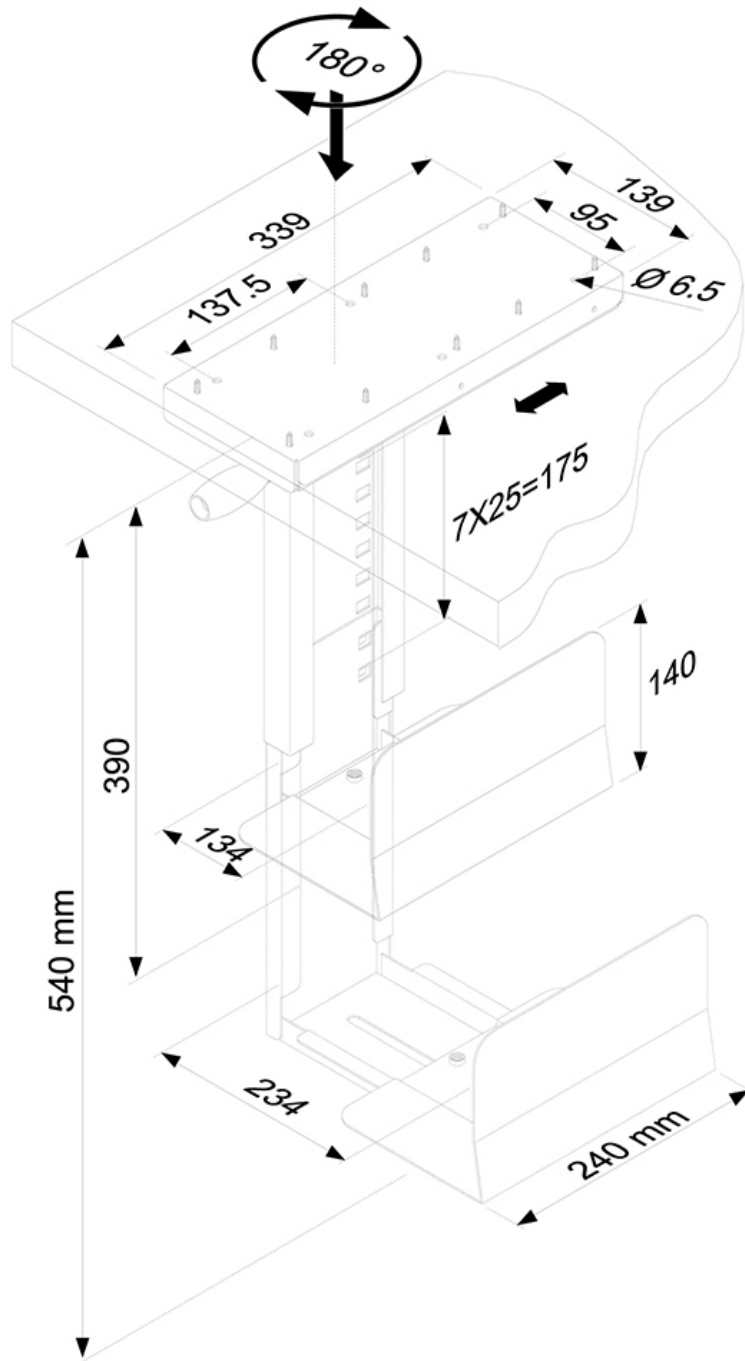

CPU-D250BLACK

NEOMOUNTS CPU-D250BLACK CPU HOLDER -
ROTATABLE - MAX 30 KG - UNIVERSAL

Neomounts

Measuring unit: mm