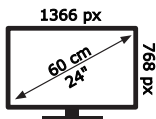

ENERG

JVC

LT-24VRH345I

16 kWh/1000h

ABCDEF **G**

26 kWh/1000h

50735831