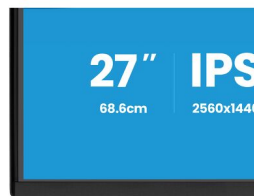

INFORMATION

27" IPS QHD panel with 4-side slim bezel and B energy class

The ProLite X2792QSU is a 27" QHD monitor ideal for professionals who need more screen space, precise image quality, and a sustainable choice. Packaged without plastic and made from 85% post-consumer recycled materials, it meets TCO Certification and EPEAT® Silver standards.

With a resolution of 2560 x1440, it offers 77% more screen space than Full HD, helping you work across multiple windows and view more detail without constant scrolling.

Its IPS panel delivers sharp detail, vibrant colours and wide viewing angles, while the frameless design creates a sleek, distraction-free workspace. To take care of your eye health, it complies with the Eye Safe and Eye Comfort Certifications.

SPECIFICATION

01 DISPLAY CHARACTERISTICS

Design	4-side slim bezel
Diagonal	27", 68.6cm
Panel	IPS panel technology LED, matte finish
Native resolution	2560 x 1440 @120Hz (3.7 megapixel QHD)
Aspect ratio	16:9
Panel brightness	350 cd/m ²
Static contrast	1500:1
Advanced contrast	80M:1
Response time (GTG)	3ms
Viewing zone	horizontal/vertical: 178°/178°, right/left: 89°/89°, up/down: 89°/89°
Colour support	16.7mln (sRGB: 96%; NTSC: 72%)
Horizontal Sync	30 - 140kHz
Viewable area W x H	596.7 x 335.7mm, 23.5 x 13.2"
Pixel pitch	0.233mm
Colour	matte, black

08 DIMENSIONS / WEIGHT

Product dimensions W x H x D	616.5 x 436 x 190mm
Weight (without box)	4.1kg
Weight (with box)	6.4kg
EAN code	4948570126170

All trademarks and registered trademarks acknowledged. E & O E. Specification subject to change without notice. All LCD's comply with ISO-9241-307:2008 in connection with pixel defects. © IYAMA CORPORATION. ALL RIGHTS RESERVED