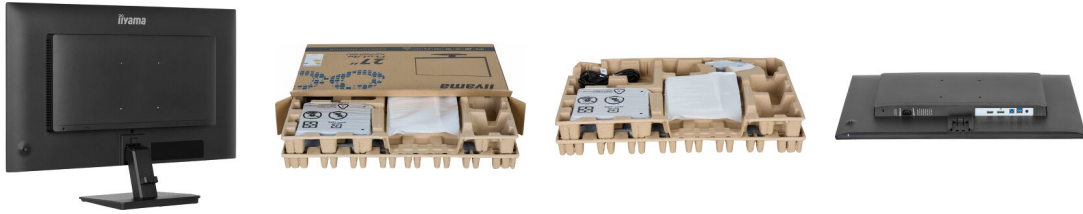

All trademarks and registered trademarks acknowledged. E & O E. Specification subject to change without notice. All LCD's comply with ISO-9241-307:2008 in connection with pixel defects. © IYAMA CORPORATION. ALL RIGHTS RESERVED