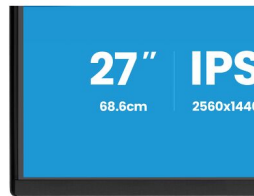

— INFORMATION —

27" IPS QHD panel with 4-side slim bezel and B energy class

The ProLite X2792QSU is a 27" QHD monitor ideal for professionals who need more screen space, precise image quality, and a sustainable choice. Packaged without plastic and made from 85% post-consumer recycled materials, it meets TCO Certification and EPEAT® Silver standards.

With a resolution of 2560 x1440, it offers 77% more screen space than Full HD, helping you work across multiple windows and view more detail without constant scrolling.

Its IPS panel delivers sharp detail, vibrant colours and wide viewing angles, while the frameless design creates a sleek, distraction-free workspace. To take care of your eye health, it complies with the Eye Safe and Eye Comfort Certifications.

SPECIFICATION

01 DISPLAY CHARACTERISTICS

Design	4-side slim bezel
Diagonal	27", 68.6cm
Panel	IPS panel technology LED, matte finish
Native resolution	2560 x 1440 @120Hz (3.7 megapixel QHD)
Aspect ratio	16:9
Panel brightness	350 cd/m ²
Static contrast	1500:1
Advanced contrast	80M:1
Response time (GTG)	3ms
Viewing zone	horizontal/vertical: 178°/178°, right/left: 89°/89°, up/down: 89°/89°
Colour support	16.7mIn (sRGB: 96%; NTSC: 72%)
Horizontal Sync	30 - 140kHz
Viewable area W x H	596.7 x 335.7mm, 23.5 x 13.2"
Pixel pitch	0.233mm
Colour	matte, black

08 DIMENSIONS / WEIGHT

Product dimensions W x H x D	616.5 x 436 x 190mm
Weight (without box)	4.1kg
Weight (with box)	6.4kg
EAN code	4948570126170

All trademarks and registered trademarks acknowledged. E & O E. Specification subject to change without notice. All LCD's comply with ISO-9241-307:2008 in connection with pixel defects. © IYAMA CORPORATION. ALL RIGHTS RESERVED