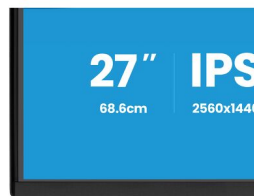

— INFORMATION —

27" IPS QHD panel with 4-side slim bezel and B energy class

The ProLite X2792QSU is a 27" QHD monitor ideal for professionals who need more screen space, precise image quality, and a sustainable choice. Packaged without plastic and made from 85% post-consumer recycled materials, it meets TCO Certification and EPEAT® Silver standards.

With a resolution of 2560 x1440, it offers 77% more screen space than Full HD, helping you work across multiple windows and view more detail without constant scrolling.

Its IPS panel delivers sharp detail, vibrant colours and wide viewing angles, while the frameless design creates a sleek, distraction-free workspace. To take care of your eye health, it complies with the Eye Safe and Eye Comfort Certifications.

SPECIFICATION

01 DISPLAY CHARACTERISTICS

Design	4-side slim bezel
Diagonal	27", 68.6cm
Panel	IPS panel technology LED, matte finish
Native resolution	2560 x 1440 @120Hz (3.7 megapixel QHD)
Aspect ratio	16:9
Panel brightness	350 cd/m ²
Static contrast	1500:1
Advanced contrast	80M:1
Response time (GTG)	3ms
Viewing zone	horizontal/vertical: 178°/178°, right/left: 89°/89°, up/down: 89°/89°
Colour support	16.7mIn (sRGB: 96%; NTSC: 72%)
Horizontal Sync	30 - 140kHz
Viewable area W x H	596.7 x 335.7mm, 23.5 x 13.2"
Pixel pitch	0.233mm
Colour	matte, black

08 DIMENSIONS / WEIGHT

Product dimensions W x H x D	616.5 x 436 x 190mm
Weight (without box)	4.1kg
Weight (with box)	6.4kg
EAN code	4948570126170

All trademarks and registered trademarks acknowledged. E & O E. Specification subject to change without notice. All LCD's comply with ISO-9241-307:2008 in connection with pixel defects. © IYAMA CORPORATION. ALL RIGHTS RESERVED