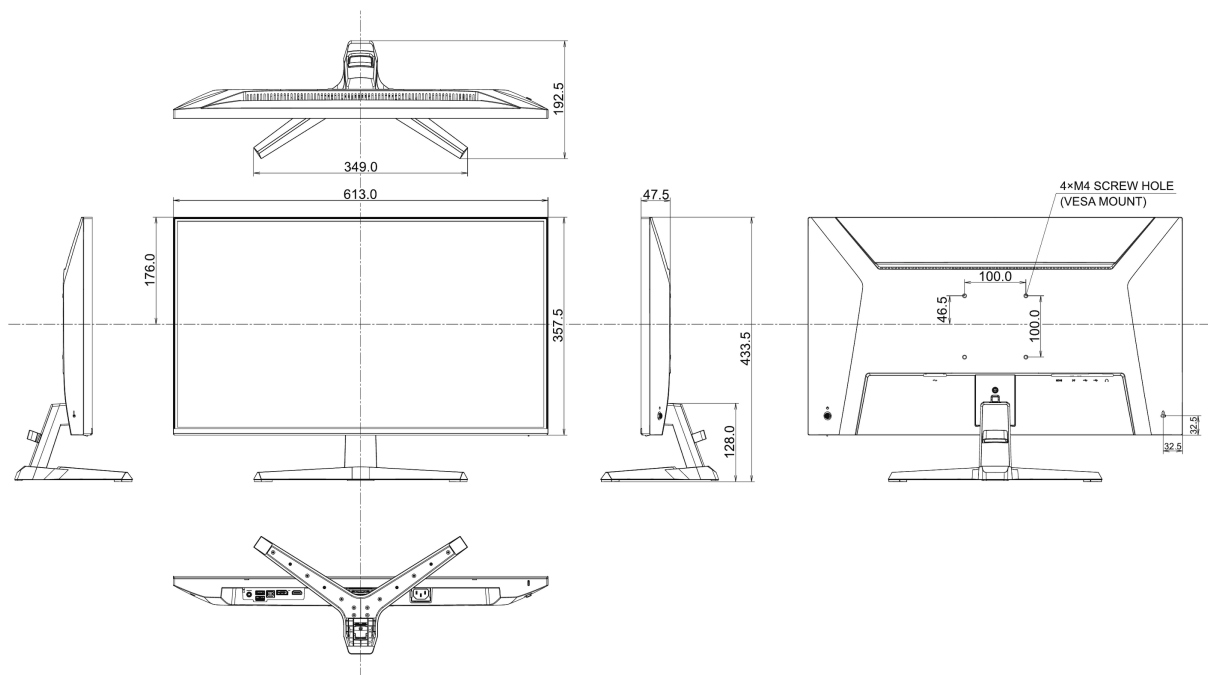

04 MECHANICAL

Display position adjustments	tilt
Tilt angle	22° up; 4° down
VESA mounting	100 x 100mm
Cable management system	yes

05 ACCESSORIES INCLUDED

Cables power (1.5m), USB (1.5m), HDMI (1.5m)

Other quick start guide, safety guide

Energy efficiency class (Regulation (EU) 2017/1369) D

REACH SVHC above 0.1%: Lead

08 DIMENSIONS / WEIGHT

Product dimensions W x H x D 613 x 433.5 x 349mm

Box dimensions W x H x D 688 x 442 x 126mm

Weight (without box) 4kg

Weight (with box) 5.4kg

EAN code 4948570126873

All trademarks and registered trademarks acknowledged. E & O E. Specification subject to change without notice. All LCD's comply with ISO-9241-307:2008 in connection with pixel defects.