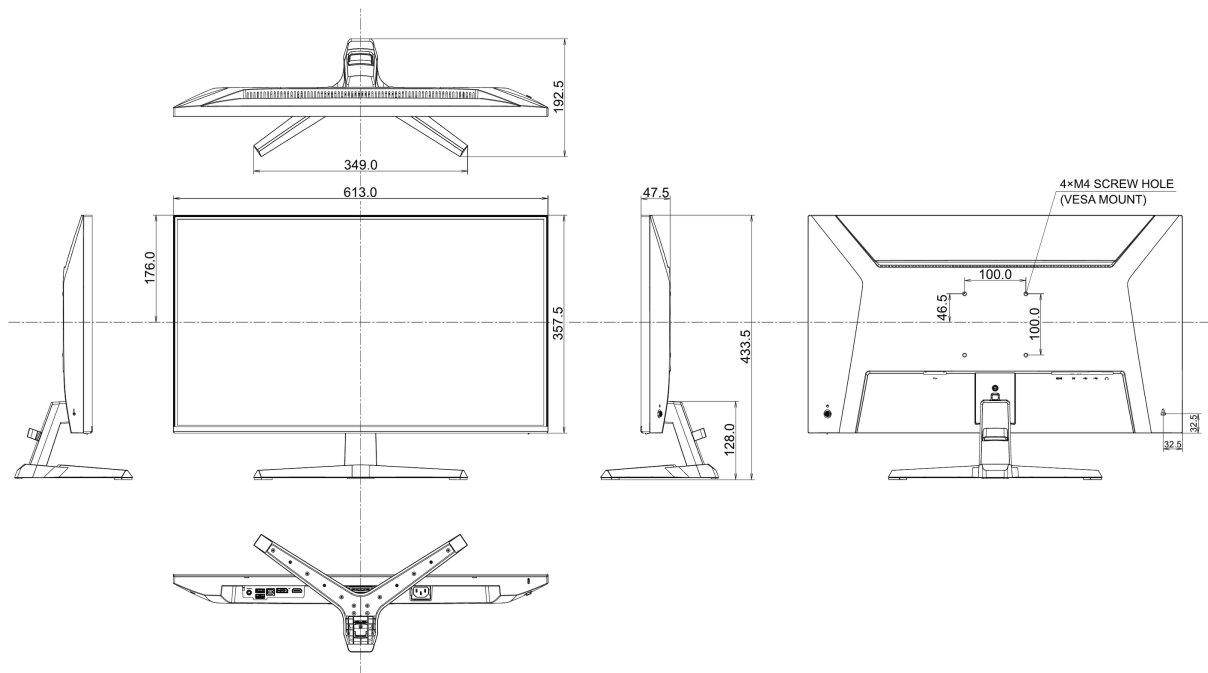

04 MECHANICAL

Display position adjustments	tilt
Tilt angle	22° up; 4° down
VESA mounting	100 x 100mm
Cable management system	yes

05 ACCESSORIES INCLUDED

Cables power (1.5m), USB (1.5m), HDMI (1.5m)

Other quick start guide, safety guide

Energy efficiency class (Regulation (EU) 2017/1369) D

REACH SVHC above 0.1%: Lead

08 DIMENSIONS / WEIGHT

Product dimensions W x H x D 613 x 433.5 x 349mm

Box dimensions W x H x D 688 x 442 x 126mm

Weight (without box) 4kg

Weight (with box) 5.4kg

EAN code 4948570126873

All trademarks and registered trademarks acknowledged. E & O E. Specification subject to change without notice. All LCD's comply with ISO-9241-307:2008 in connection with pixel defects.