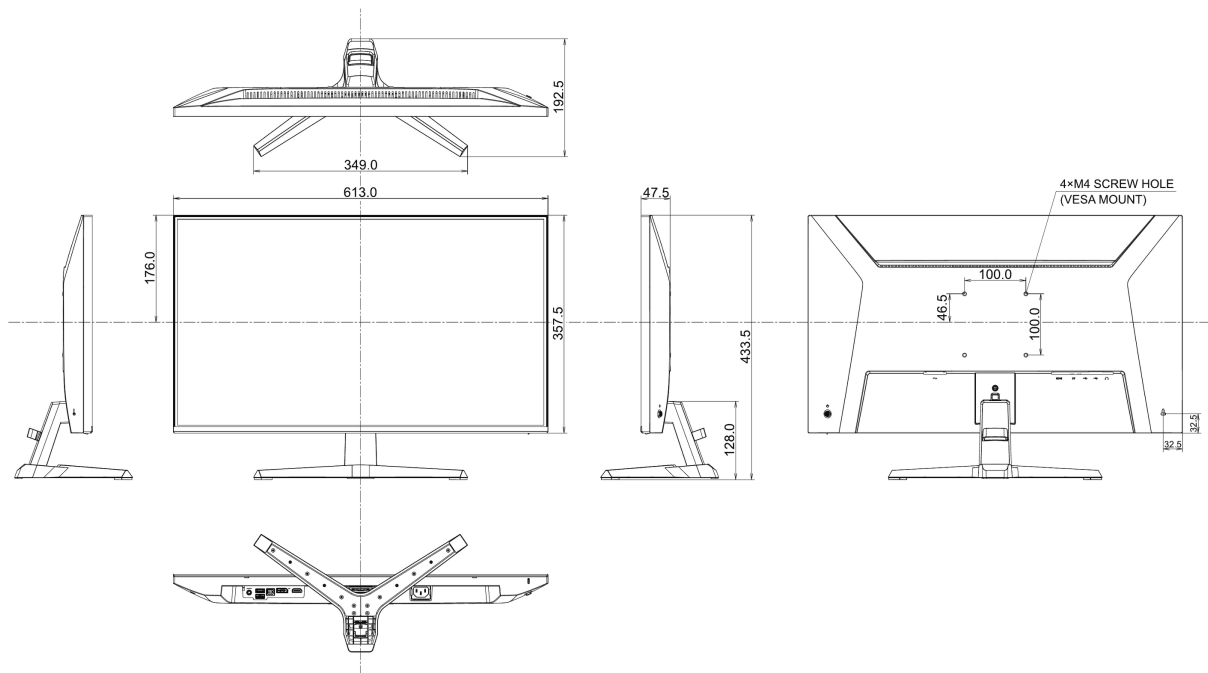

04 MECHANICAL

Display position adjustments	tilt
Tilt angle	22° up; 4° down
VESA mounting	100 x 100mm
Cable management system	yes

05 ACCESSORIES INCLUDED

Cables	power (1.5m), USB (1.5m), HDMI (1.5m)
Other	quick start guide, safety guide

08 DIMENSIONS / WEIGHT

Product dimensions W x H x D	613 x 433.5 x 349mm
Box dimensions W x H x D	688 x 442 x 126mm
Weight (without box)	4kg
Weight (with box)	5.4kg
EAN code	4948570126873

All trademarks and registered trademarks acknowledged. E & O E. Specification subject to change without notice. All LCD's comply with ISO-9241-307:2008 in connection with pixel defects.