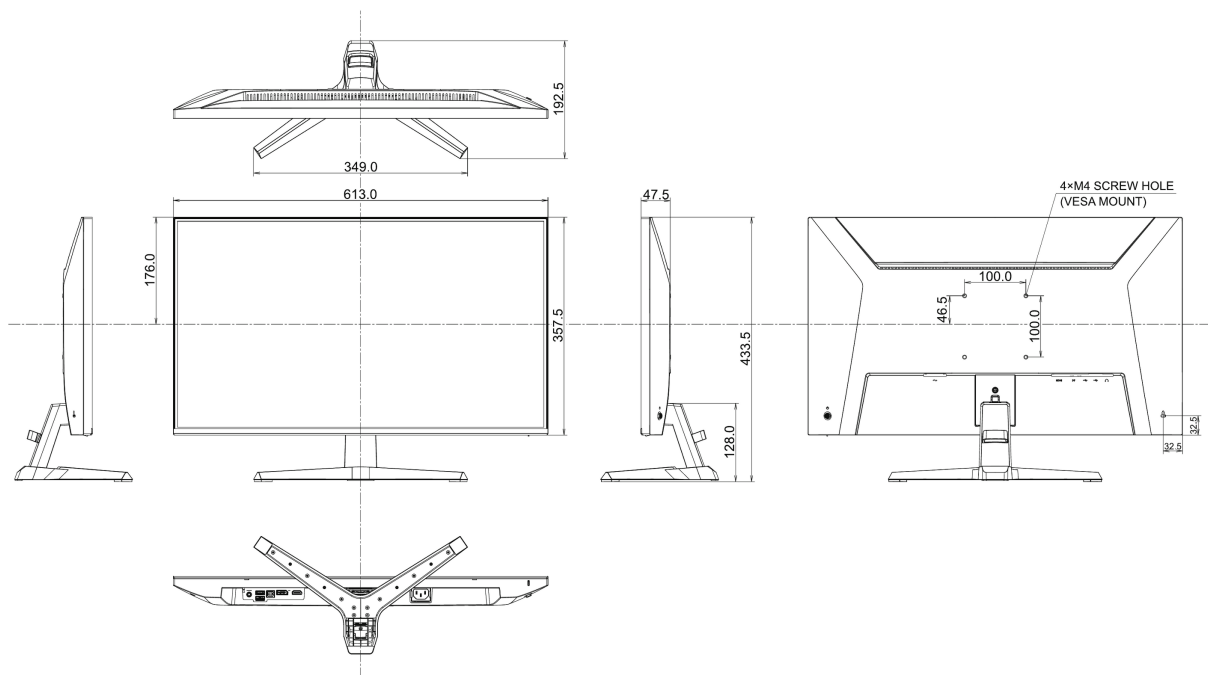

## 04 MECHANICAL

Display position adjustments	tilt
Tilt angle	22° up; 4° down
VESA mounting	100 x 100mm
Cable management system	yes

## 08 DIMENSIONS / WEIGHT

**Product dimensions W x H x D** 613 x 433.5 x 349mm

**Box dimensions W x H x D** 688 x 442 x 126mm

**Weight (without box)** 4kg

**Weight (with box)** 5.4kg

**EAN code** 4948570126873