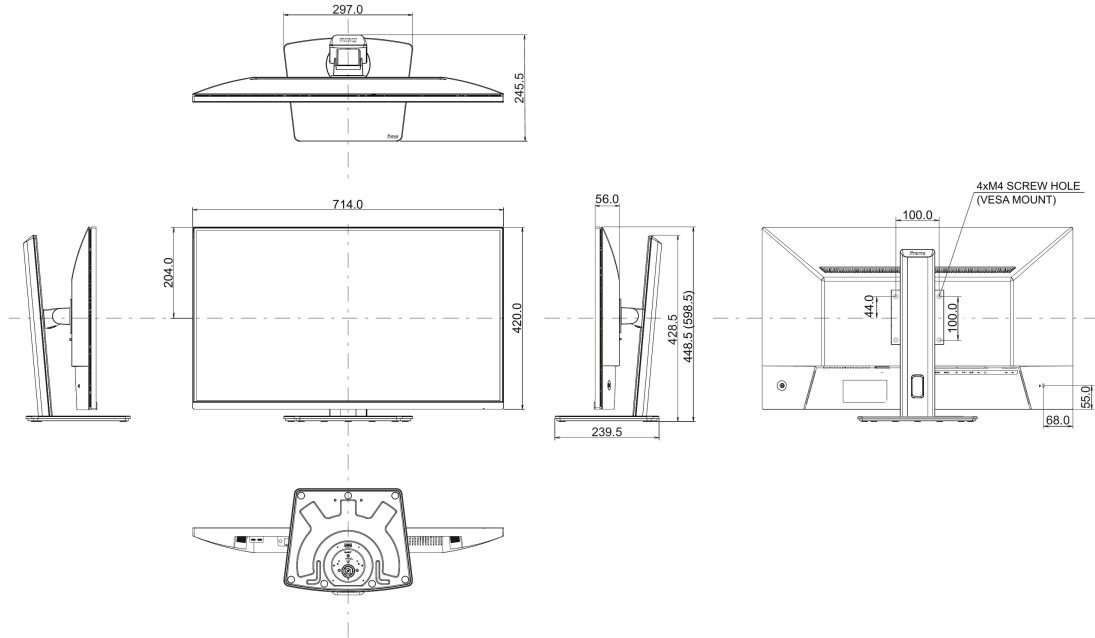

Swivel stand 90°; 45° left; 45° right

Tilt angle 23° up; 5° down

VESA mounting 100 x 100mm

Cable management system yes

05 ACCESSORIES INCLUDED

Cables power (1.85m), USB (1.5m), HDMI, DP (1.85m), USB-C (1.0m)

Energy efficiency class (Regulation (EU) 2017/1369) G

REACH SVHC above 0.1%: Lead

08 DIMENSIONS / WEIGHT

Product dimensions W x H x D 713.9 x 428.5 (598.5) x 245.5mm

Box dimensions W x H x D 790 x 510 x 143mm

Weight (without box) 8.5kg

Weight (with box) 11.8kg

EAN code 4948570126279

All trademarks and registered trademarks acknowledged. E & O E. Specification subject to change without notice. All LCD's comply with ISO-9241-307:2008 in connection with pixel defects. © IYAMA CORPORATION. ALL RIGHTS RESERVED