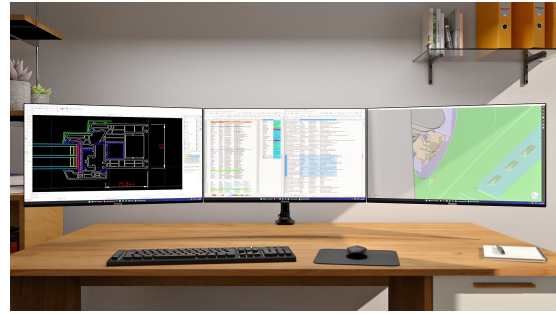

USB-C (95W Power Delivery), HDMI, DisplayPort, and a built-in KVM switch make it easy to manage multiple devices while powering your laptop. PiP (Picture-in-Picture) and PbP (Picture-by-Picture) modes let you view content from two sources at the same time for more efficient multitasking.

The three side borderless design helps you stay focused and supports seamless multi-monitor setups. The height adjustable stand, built-in speakers, and headphone jack provide comfort and convenience throughout your day.

Multi-screen setup for a panoramic workspace

Connect multiple ultra-slim bezel monitors to create a panoramic workspace, keep your apps in view, streamline multitasking, and boost productivity.

Reduced eye strain & fatigue

Double the view, double efficiency

Watch two sources at once. Use Picture-in-Picture to overlay a second feed or Picture-by-Picture to split the screen side by side. Perfect for multitasking, comparing content, or staying in control.