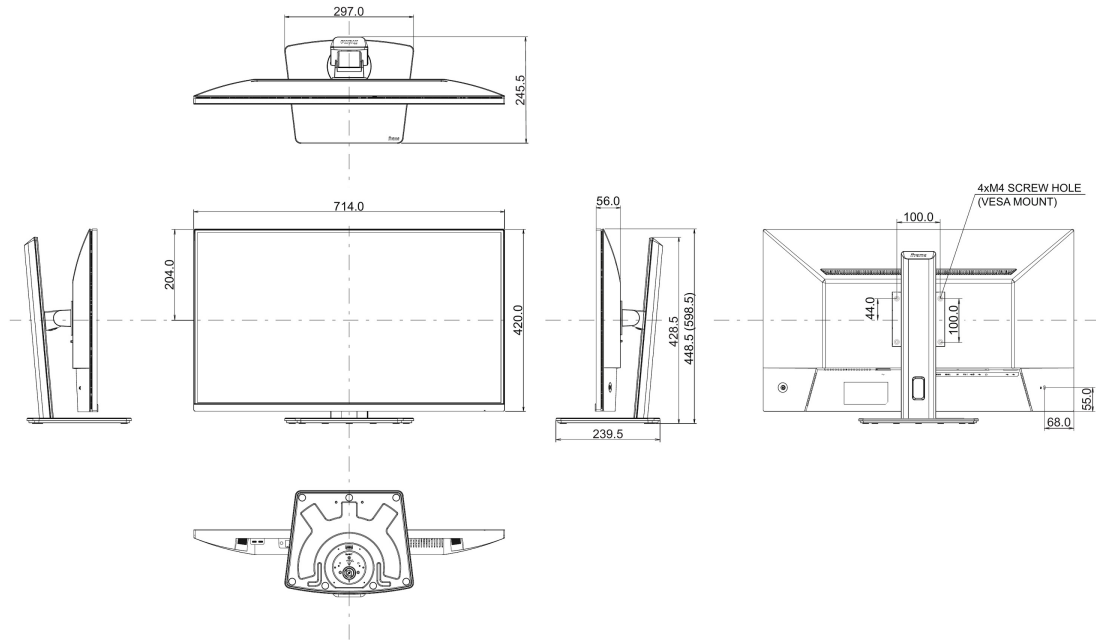

Swivel stand 90°; 45° left; 45° right

Tilt angle 23° up; 5° down

VESA mounting 100 x 100mm

Cable management system yes

05 ACCESSORIES INCLUDED

Cables power (1.85m), USB (1.5m), HDMI, DP (1.85m), USB-C (1.0m)

Energy efficiency class (Regulation (EU) 2017/1369) G

REACH SVHC above 0.1%: Lead

08 DIMENSIONS / WEIGHT

Product dimensions W x H x D 713.9 x 428.5 (598.5) x 245.5mm

Box dimensions W x H x D 790 x 510 x 143mm

Weight (without box) 8.5kg

Weight (with box) 11.8kg

EAN code 4948570126279

All trademarks and registered trademarks acknowledged. E & O E. Specification subject to change without notice. All LCD's comply with ISO-9241-307:2008 in connection with pixel defects. © IYAMA CORPORATION. ALL RIGHTS RESERVED