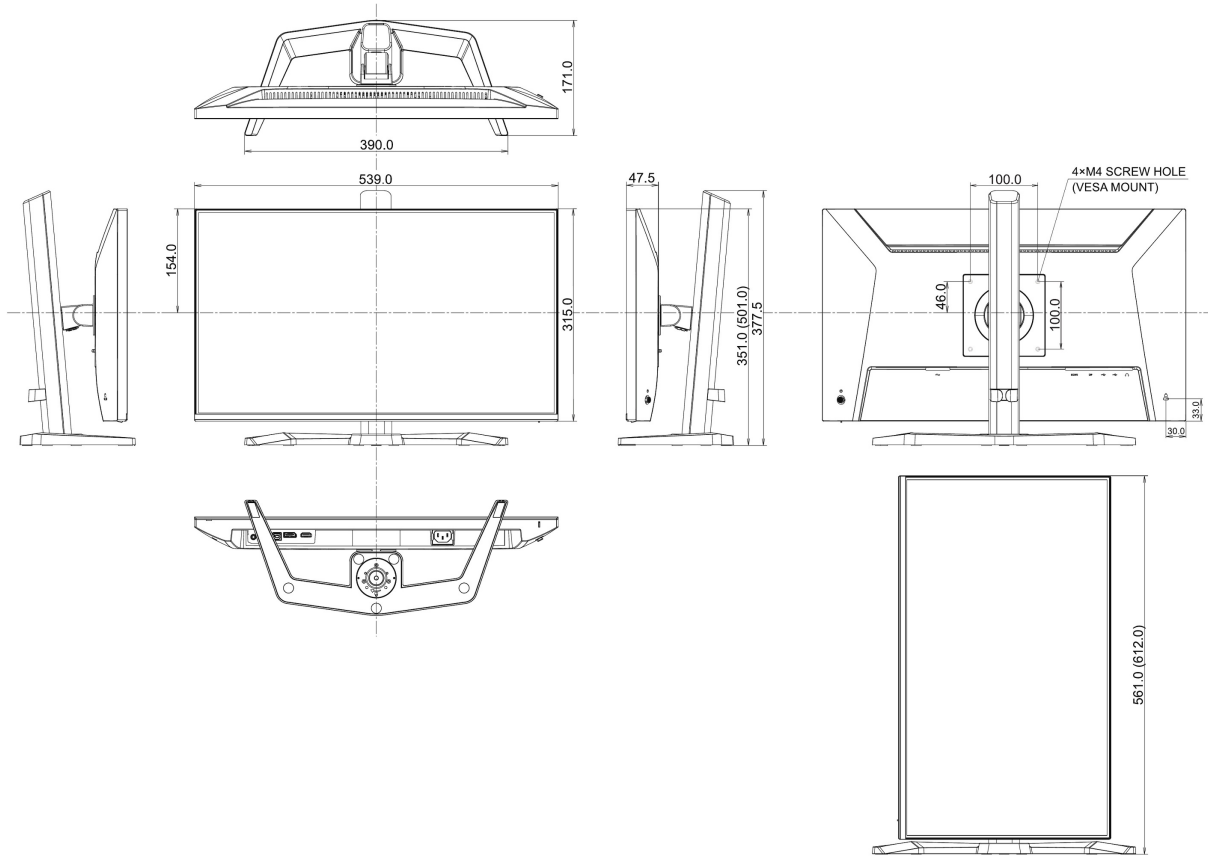

04 MECHANICAL

Display position adjustments	height, pivot (rotation), swivel, tilt
Height adjustment	150mm
Rotation (PIVOT function)	90°
Swivel stand	45°; 45° left; 45° right
Tilt angle	23° up; 5° down

VESA mounting	100 x 100mm
Cable management system	yes

05 ACCESSORIES INCLUDED

Cables	power (1.5m), USB (1.5m), HDMI (1.5m)
Other	quick start guide, safety guide

06 POWER MANAGEMENT

Power supply unit	internal
Power supply	AC 100 - 240V, 50/60Hz
Power usage	12W typical, 0.5W stand by, 0.3W off mode

Product dimensions W x H x D	539 x 351 (501) x 390mm
Box dimensions W x H x D	685 x 395 x 126mm
Weight (without box)	4.6kg
Weight (with box)	5.9kg
EAN code	4948570126323

All trademarks and registered trademarks acknowledged. E & O E. Specification subject to change without notice. All LCD's comply with ISO-9241-307:2008 in connection with pixel defects.