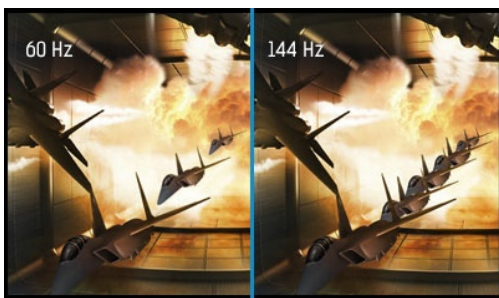

Get ahead with the 24" GB2441HSU Black Hawk monitor with IPS Panel Technology, 1ms MPRT and height adjustable stand

Indulge in exceptional gaming excellence with the 24" GB2441HSU monitor. This display boasts cutting-edge IPS panel technology, a 144Hz refresh rate, and an ultra-swift 1ms MPRT response time. Elevate your gaming adventure to the next level, thanks to FreeSync Technology and the Black Tuner function, ensuring crystal-clear visibility even in the darkest scenes. In addition, equipped with a height adjustable stand (15cm).

Available also with fixed stand : [G-Master G2441HSU-B1](#)

144Hz

Rapid refresh rate and frame rate guarantee smooth, blur free and judder free graphics, with lower latency and lag improving response times for fast paced games. Especially suited to the fast pace games like FPS, racers, MOBA and sports where the 144Hz refresh rate delivers the crisp and sharp images needed to raise your game.