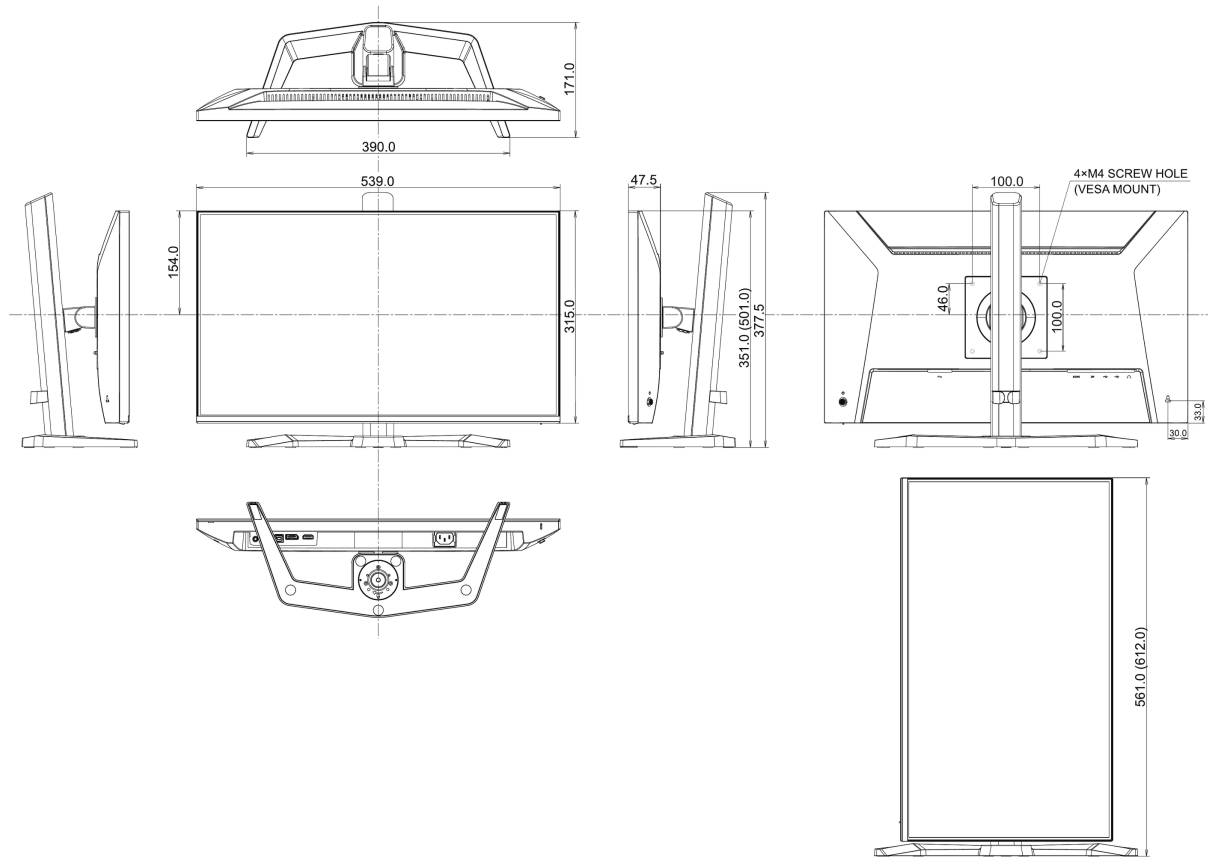

## 05 ACCESSORIES INCLUDED

<b>Cables</b>	power (1.5m), USB (1.5m), HDMI (1.5m)
<b>Other</b>	quick start guide, safety guide

## 08 DIMENSIONS / WEIGHT

<b>Product dimensions W x H x D</b>	539 x 351 (501) x 390mm
<b>Box dimensions W x H x D</b>	685 x 395 x 126mm
<b>Weight (without box)</b>	4.6kg
<b>Weight (with box)</b>	5.9kg
<b>EAN code</b>	4948570126323