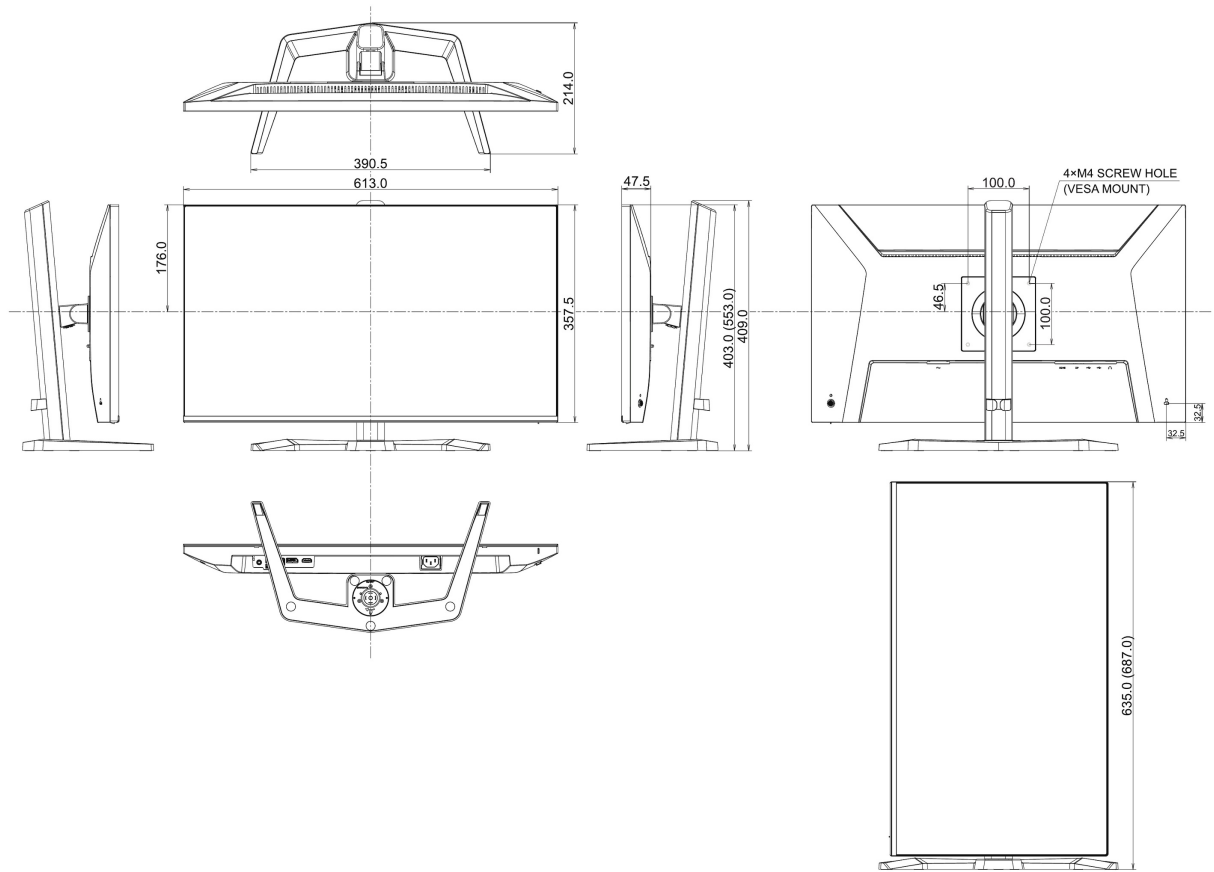

## 05 ACCESSORIES INCLUDED

<b>Cables</b>	power (1.5m), USB (1.5m), HDMI (1.5m)
<b>Other</b>	quick start guide, safety guide

## 08 DIMENSIONS / WEIGHT

<b>Product dimensions W x H x D</b>	613 x 403 (553) x 390.5mm
<b>Box dimensions W x H x D</b>	691 x 442 x 142mm
<b>Weight (without box)</b>	5.4kg
<b>Weight (with box)</b>	7.0kg
<b>EAN code</b>	4948570127450