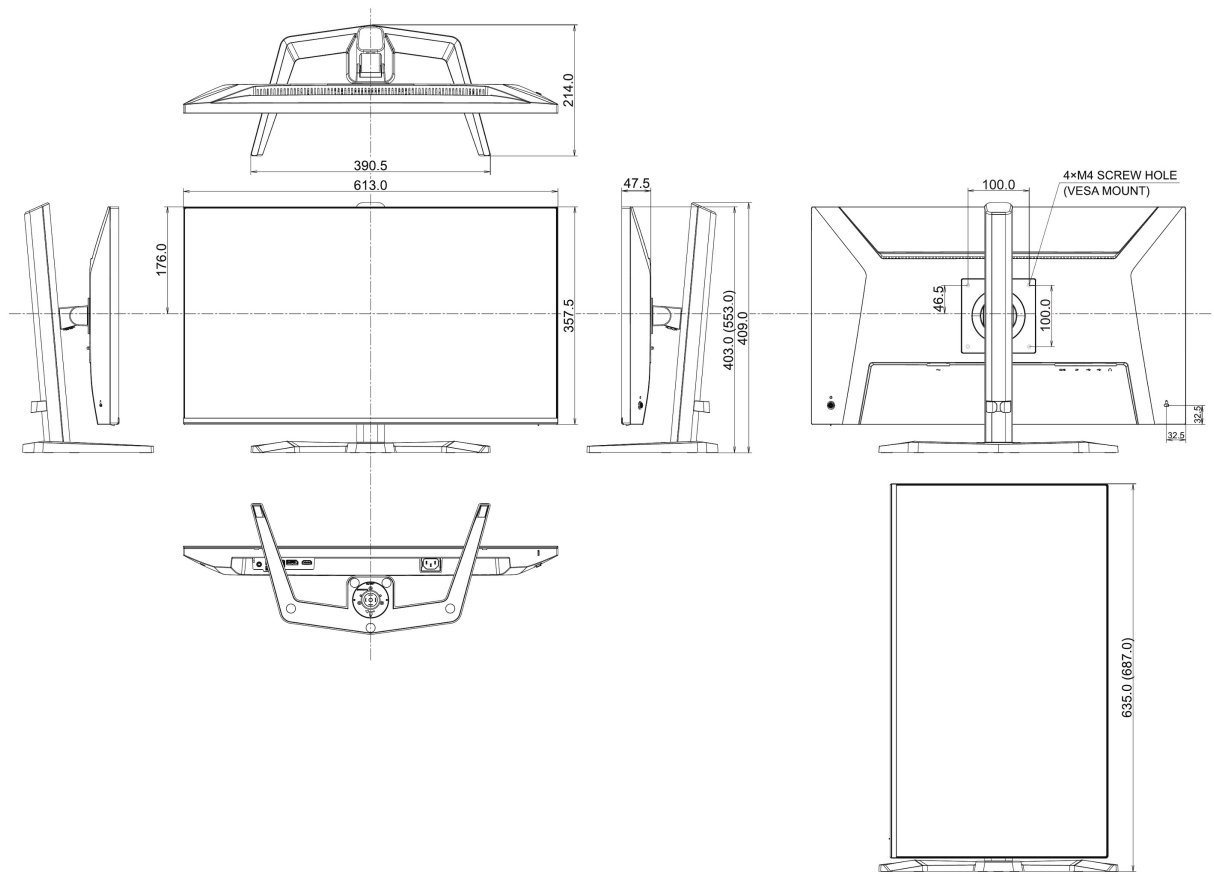

## 05 ACCESSORIES INCLUDED

<b>Cables</b>	power (1.5m), USB (1.5m), HDMI (1.5m)
<b>Other</b>	quick start guide, safety guide

## 08 DIMENSIONS / WEIGHT

<b>Product dimensions W x H x D</b>	613 x 403 (553) x 390.5mm
<b>Box dimensions W x H x D</b>	691 x 442 x 142mm
<b>Weight (without box)</b>	5.4kg
<b>Weight (with box)</b>	7.0kg
<b>EAN code</b>	4948570127450