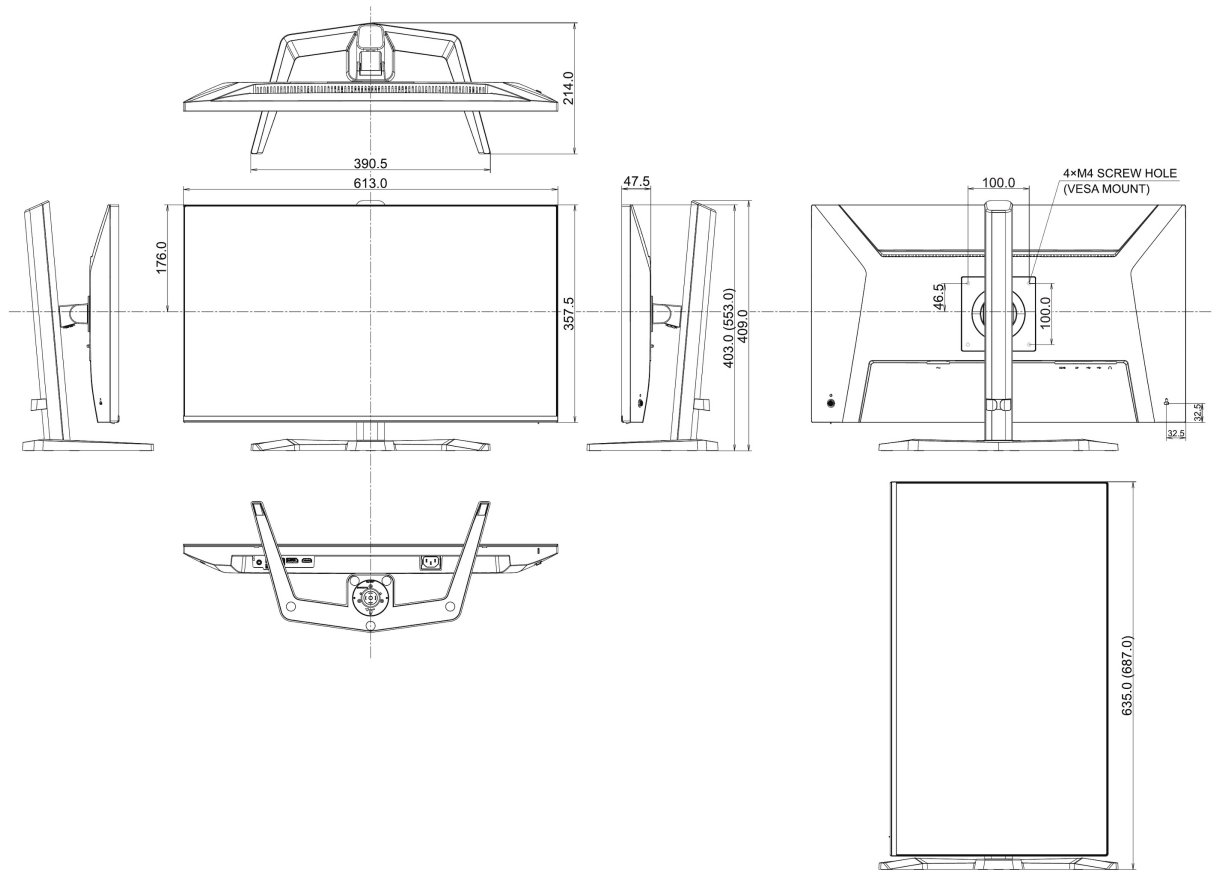

## 05 ACCESSORIES INCLUDED

<b>Cables</b>	power (1.5m), USB (1.5m), HDMI (1.5m)
<b>Other</b>	quick start guide, safety guide

## 08 DIMENSIONS / WEIGHT

<b>Product dimensions W x H x D</b>	613 x 403 (553) x 390.5mm
<b>Box dimensions W x H x D</b>	691 x 442 x 142mm
<b>Weight (without box)</b>	5.4kg
<b>Weight (with box)</b>	7.0kg
<b>EAN code</b>	4948570127450