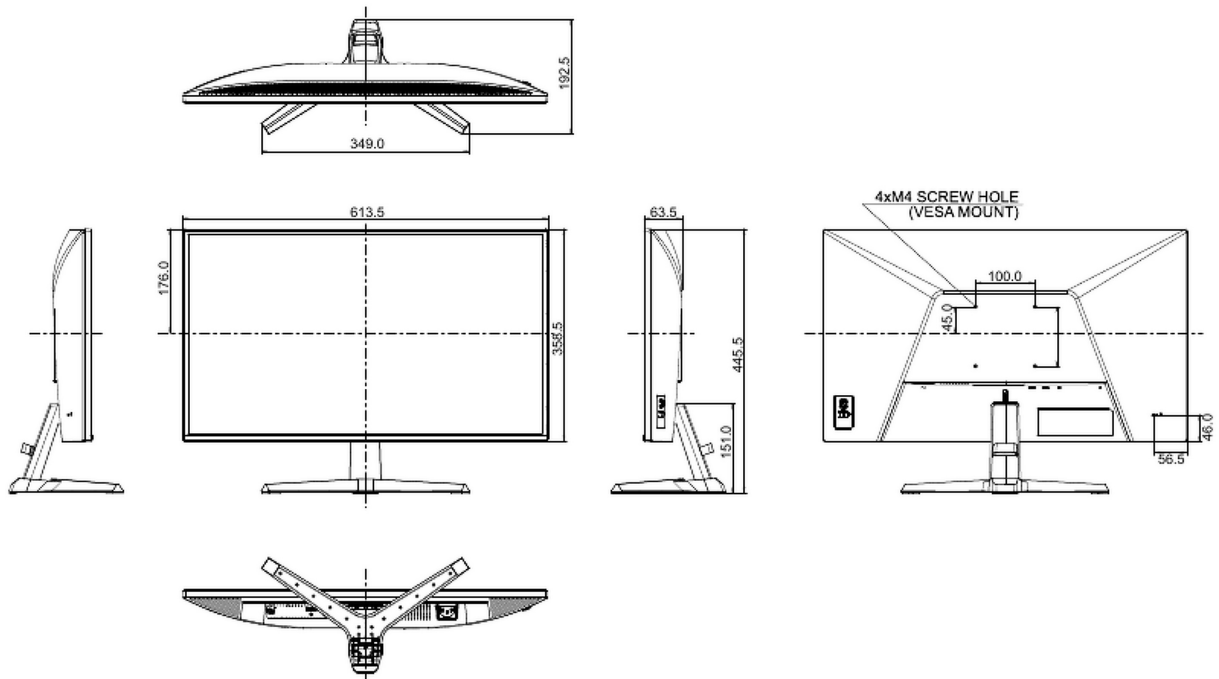

05 ACCESSORIES INCLUDED

Cables power (1.8m), HDMI (1.8m), DP (1.8m)

Other quick start guide, safety guide

06 POWER MANAGEMENT

Power supply unit internal

Power supply AC 100 - 240V, 50/60Hz

Power usage 21W typical, 0.5W stand by, 0.3W off mode

07 SUSTAINABILITY

Regulations CE, TÜV-Bauart, EAC, PSE, RoHS support, ErP, WEEE, VCCI, REACH, UKCA

Energy efficiency class (Regulation (EU) 2017/1369) E

REACH SVHC above 0.1%: Lead

08 DIMENSIONS / WEIGHT

Product dimensions W x H x D 613.5 x 445.5 x 192.5mm

Box dimensions W x H x D 690 x 126 x 465mm

Weight (without box) 4.4kg

Weight (without stand) 3.9kg

Weight (with box) 6.6kg

EAN code 4948570126576