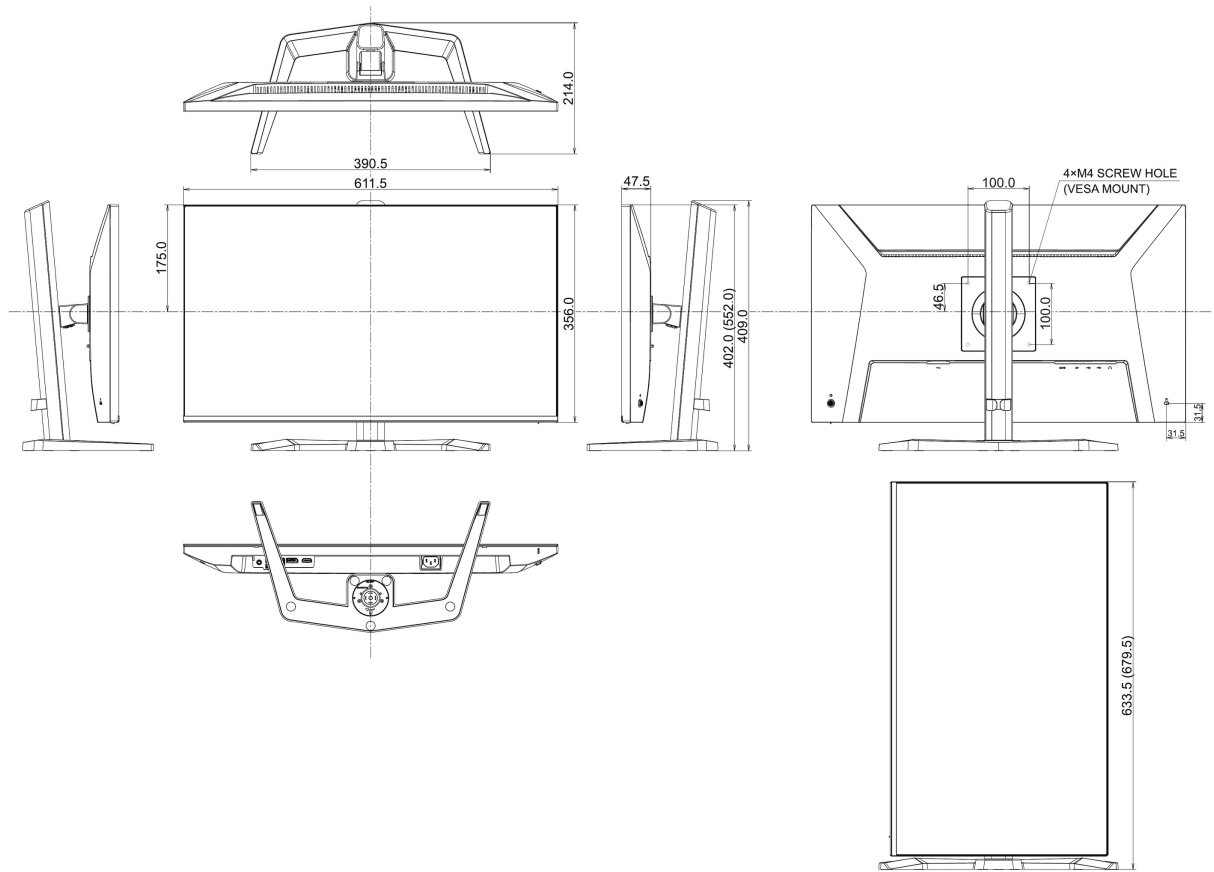

04 MECHANICAL

Display position adjustments	height, pivot (rotation), swivel, tilt
Height adjustment	150mm
Rotation (PIVOT function)	90°
Swivel stand	90°; 45° left; 45° right
Tilt angle	23° up; 5° down

VESA mounting	100 x 100mm
Cable management system	yes

05 ACCESSORIES INCLUDED

Cables	power (1.5m), USB (1.5m), HDMI (1.5m)
Other	quick start guide, safety guide

06 POWER MANAGEMENT

Power supply unit	internal
Power supply	AC 100 - 240V, 50/60Hz
Power usage	16W typical, 0.5W stand by, 0.3W off mode

Product dimensions W x H x D	611.5 x 402 (552) x 390.5mm
Box dimensions W x H x D	691 x 442 x 142mm
Weight (without box)	5.4kg
Weight (with box)	6.8kg
EAN code	4948570126347

All trademarks and registered trademarks acknowledged. E & O E. Specification subject to change without notice. All LCD's comply with ISO-9241-307:2008 in connection with pixel defects.