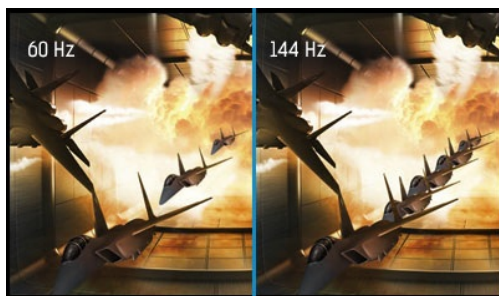

Get ahead with the 27" GB2741HSU Black Hawk monitor with IPS Panel Technology, 1ms MPRT and height adjustable stand

Indulge in exceptional gaming excellence with the 27" GB2741HSU monitor. This display boasts cutting-edge IPS panel technology, a 144Hz refresh rate, and an ultra-swift 1ms MPRT response time. Elevate your gaming adventure to the next level, thanks to FreeSync Technology and the Black Tuner function, ensuring crystal-clear visibility even in the darkest scenes. In addition, equipped with a height adjustable stand (15cm).

Available also with fixed stand : [G-Master G2741HSU-B1 \(1920x1080\)](#) and [G-Master G2741QSU-B1 \(2560x1440\)](#)

144Hz

Rapid refresh rate and frame rate guarantee smooth, blur free and judder free graphics, with lower latency and lag improving response times for fast paced games. Especially suited to the fast pace games like FPS, racers, MOBA and sports where the 144Hz refresh rate delivers the crisp and sharp images needed to raise your game.

1ms

Fast response time is key to ultra-smooth gaming. It reduces ghosting and blurring providing the user with an improved graphic performance.

01 DISPLAY CHARACTERISTICS

Diagonal	27", 68.6cm
Panel	IPS, matte finish
Native resolution	1920 x 1080 @144Hz
Aspect ratio	16:9
Panel brightness	350 cd/m ²
Static contrast	1500:1
Advanced contrast	80M:1
Response time (MPRT)	1ms
Viewing zone	horizontal/vertical: 178°/178°, right/left: 89°/89°, up/down: 89°/89°
Colour support	16.7mln
Horizontal Sync	30 - 163kHz
Viewable area W x H	597.9 x 336.3mm, 23.5 x 13.2"
Pixel pitch	0.311mm
Colour	matte, black