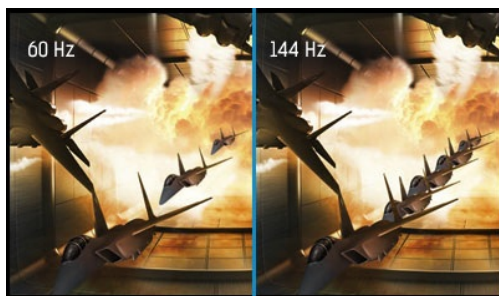

### Get ahead with the 27" GB2741HSU Black Hawk monitor with IPS Panel Technology, 1ms MPRT and height adjustable stand

Indulge in exceptional gaming excellence with the 27" GB2741HSU monitor. This display boasts cutting-edge IPS panel technology, a 144Hz refresh rate, and an ultra-swift 1ms MPRT response time. Elevate your gaming adventure to the next level, thanks to FreeSync Technology and the Black Tuner function, ensuring crystal-clear visibility even in the darkest scenes. In addition, equipped with a height adjustable stand (15cm).

Available also with fixed stand : [G-Master G2741HSU-B1 \(1920x1080\)](#) and [G-Master G2741QSU-B1 \(2560x1440\)](#)

144Hz

Rapid refresh rate and frame rate guarantee smooth, blur free and judder free graphics, with lower latency and lag improving response times for fast paced games. Especially suited to the fast pace games like FPS, racers, MOBA and sports where the 144Hz refresh rate delivers the crisp and sharp images needed to raise your game.

## 01 DISPLAY CHARACTERISTICS

Diagonal	27", 68.6cm
Panel	IPS, matte finish
Native resolution	1920 x 1080 @144Hz
Aspect ratio	16:9
Panel brightness	350 cd/m <sup>2</sup>
Static contrast	1500:1
Advanced contrast	80M:1
Response time (MPRT)	1ms
Viewing zone	horizontal/vertical: 178°/178°, right/left: 89°/89°, up/down: 89°/89°
Colour support	16.7mln
Horizontal Sync	30 - 163kHz
Viewable area W x H	597.9 x 336.3mm, 23.5 x 13.2"
Pixel pitch	0.311mm
Colour	matte, black