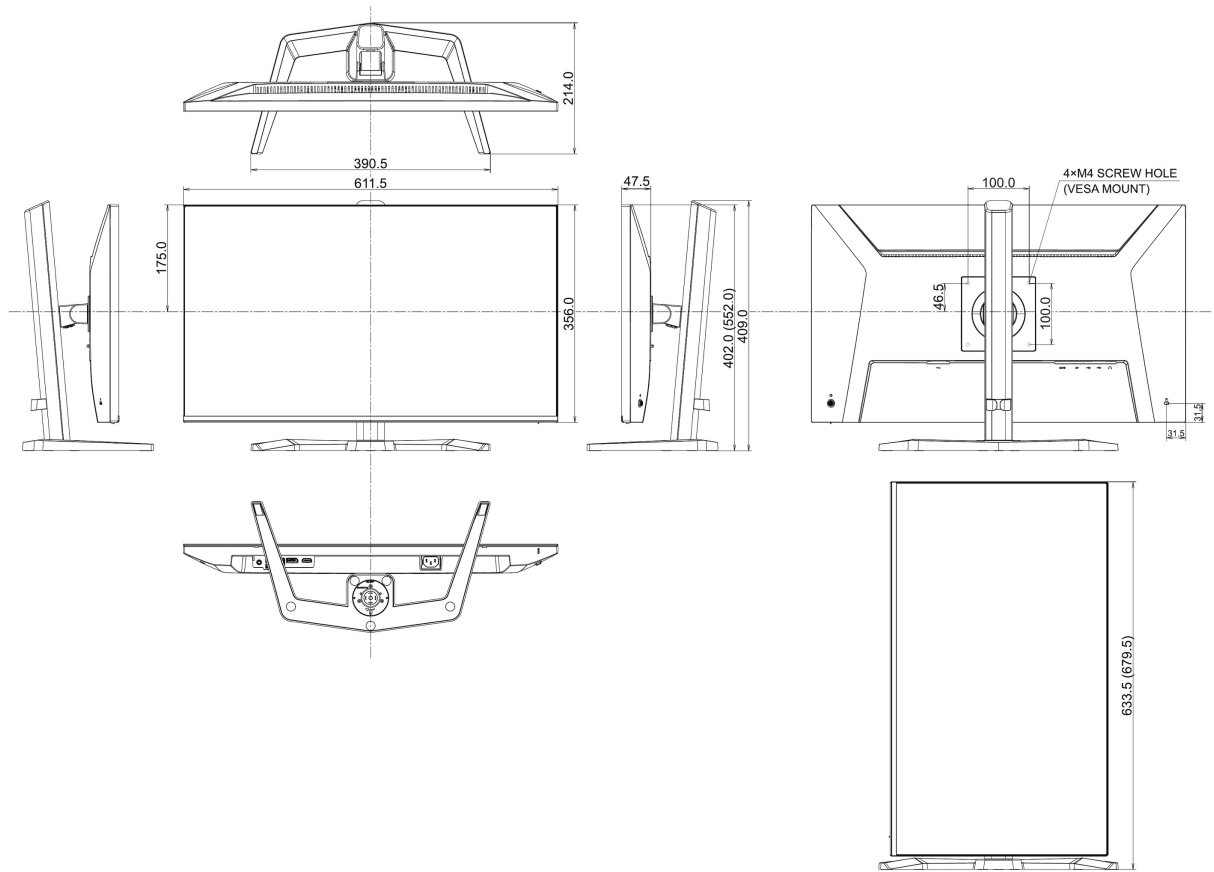

## 05 ACCESSORIES INCLUDED

<b>Cables</b>	power (1.5m), USB (1.5m), HDMI (1.5m)
<b>Other</b>	quick start guide, safety guide

## 08 DIMENSIONS / WEIGHT

<b>Product dimensions W x H x D</b>	611.5 x 402 (552) x 390.5mm
<b>Box dimensions W x H x D</b>	691 x 442 x 142mm
<b>Weight (without box)</b>	5.4kg
<b>Weight (with box)</b>	6.8kg
<b>EAN code</b>	4948570126347