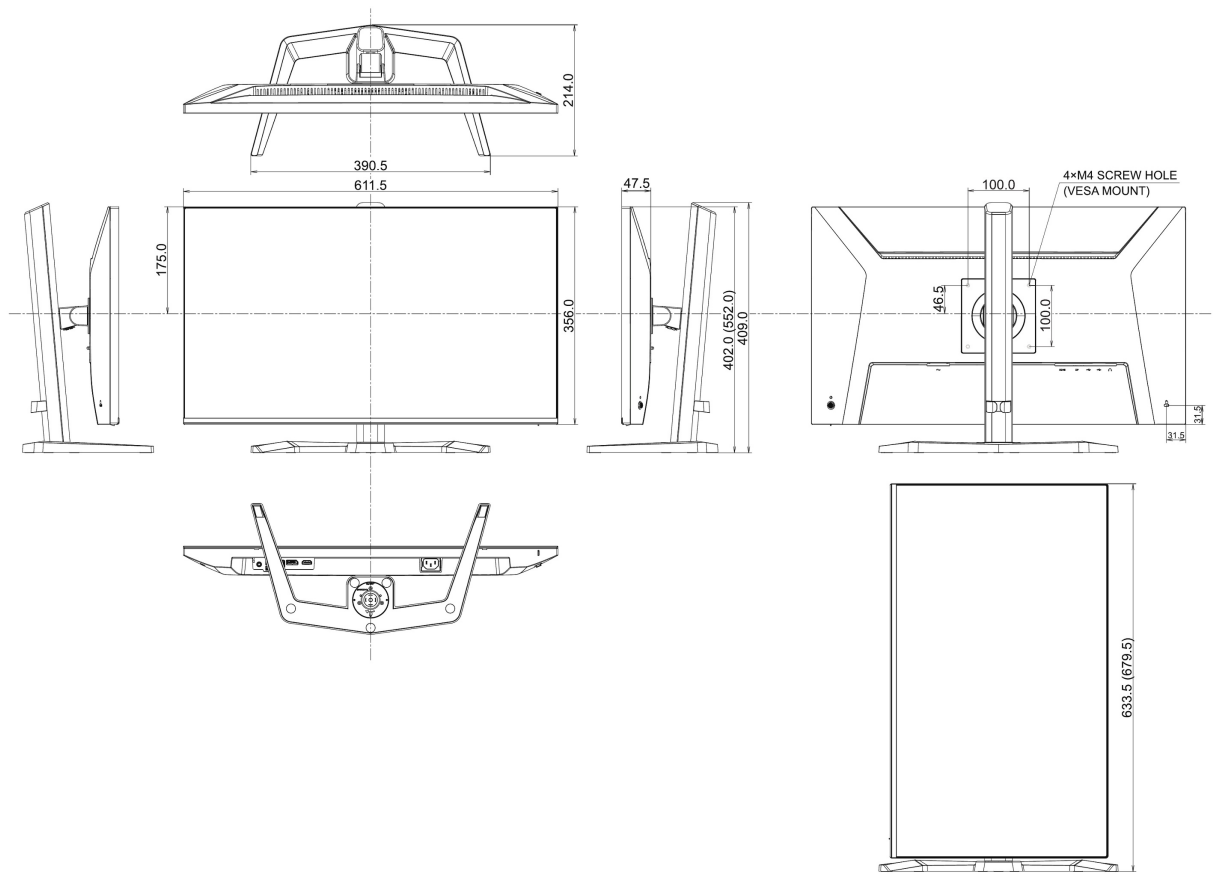

04 MECHANICAL

Display position adjustments	height, pivot (rotation), swivel, tilt
Height adjustment	150mm
Rotation (PIVOT function)	90°
Swivel stand	90°; 45° left; 45° right
Tilt angle	23° up; 5° down

VESA mounting	100 x 100mm
Cable management system	yes

05 ACCESSORIES INCLUDED

Cables	power (1.5m), USB (1.5m), HDMI (1.5m)
Other	quick start guide, safety guide

06 POWER MANAGEMENT

Power supply unit	internal
Power supply	AC 100 - 240V, 50/60Hz
Power usage	16W typical, 0.5W stand by, 0.3W off mode

Product dimensions W x H x D	611.5 x 402 (552) x 390.5mm
Box dimensions W x H x D	691 x 442 x 142mm
Weight (without box)	5.4kg
Weight (with box)	6.8kg
EAN code	4948570126347

All trademarks and registered trademarks acknowledged. E & O E. Specification subject to change without notice. All LCD's comply with ISO-9241-307:2008 in connection with pixel defects.