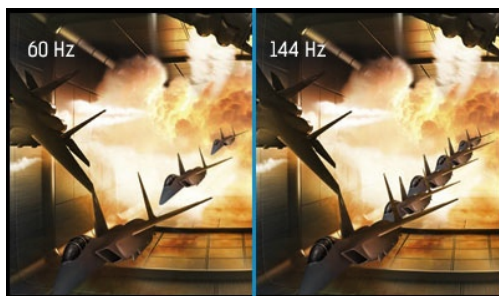

Get ahead with the 27" GB2741HSU Black Hawk monitor with IPS Panel Technology, 1ms MPRT and height adjustable stand

Indulge in exceptional gaming excellence with the 27" GB2741HSU monitor. This display boasts cutting-edge IPS panel technology, a 144Hz refresh rate, and an ultra-swift 1ms MPRT response time. Elevate your gaming adventure to the next level, thanks to FreeSync Technology and the Black Tuner function, ensuring crystal-clear visibility even in the darkest scenes. In addition, equipped with a height adjustable stand (15cm).

Available also with fixed stand : [G-Master G2741HSU-B1 \(1920x1080\)](#) and [G-Master G2741QSU-B1 \(2560x1440\)](#)

144Hz

Rapid refresh rate and frame rate guarantee smooth, blur free and judder free graphics, with lower latency and lag improving response times for fast paced games. Especially suited to the fast pace games like FPS, racers, MOBA and sports where the 144Hz refresh rate delivers the crisp and sharp images needed to raise your game.

1ms

Fast response time is key to ultra-smooth gaming. It reduces ghosting and blurring providing the user with an improved graphic performance.

01 DISPLAY CHARACTERISTICS

Diagonal	27", 68.6cm
Panel	IPS, matte finish
Native resolution	1920 x 1080 @144Hz
Aspect ratio	16:9
Panel brightness	350 cd/m ²
Static contrast	1500:1
Advanced contrast	80M:1
Response time (MPRT)	1ms
Viewing zone	horizontal/vertical: 178°/178°, right/left: 89°/89°, up/down: 89°/89°
Colour support	16.7mln
Horizontal Sync	30 - 163kHz
Viewable area W x H	597.9 x 336.3mm, 23.5 x 13.2"
Pixel pitch	0.311mm
Colour	matte, black