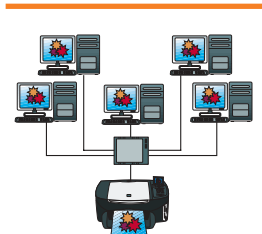

It's easy to share the all-in-one with multiple computer users