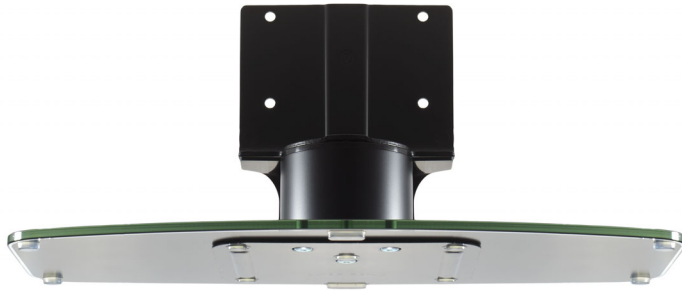

Philips  
Stand

CRP683

# To stand your television on

Check compatibility data

This stand supports your flat screen television. For a comfortable viewing experience!