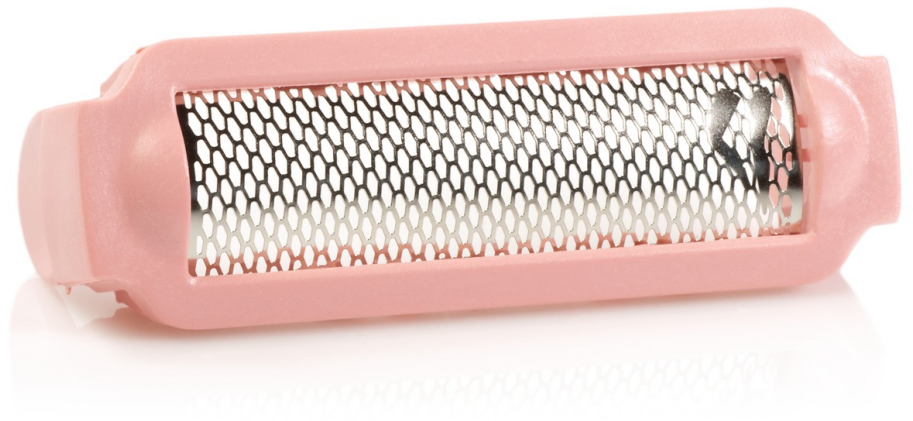

PHILIPS

Shaving foil

light mauve

leg

HP1054/01

For comfortable close shaving

Find matching products on the specifications tab

This shaving foil for your Lady shaver protects your skin by separating it from the cutting element of your device. Need a replacement of your current foil? Order a new one here!

Ease of using Philips spare parts

- Easy renew your product with original Philips parts

Highlights

Easy renew of product parts

From time to time your product needs a facelift but it was never so easy like with Philips consumer replacement parts to renew your product. This all with guaranteed Philips quality.

Specifications

Replaceable part

Fits product types: HP6317/01